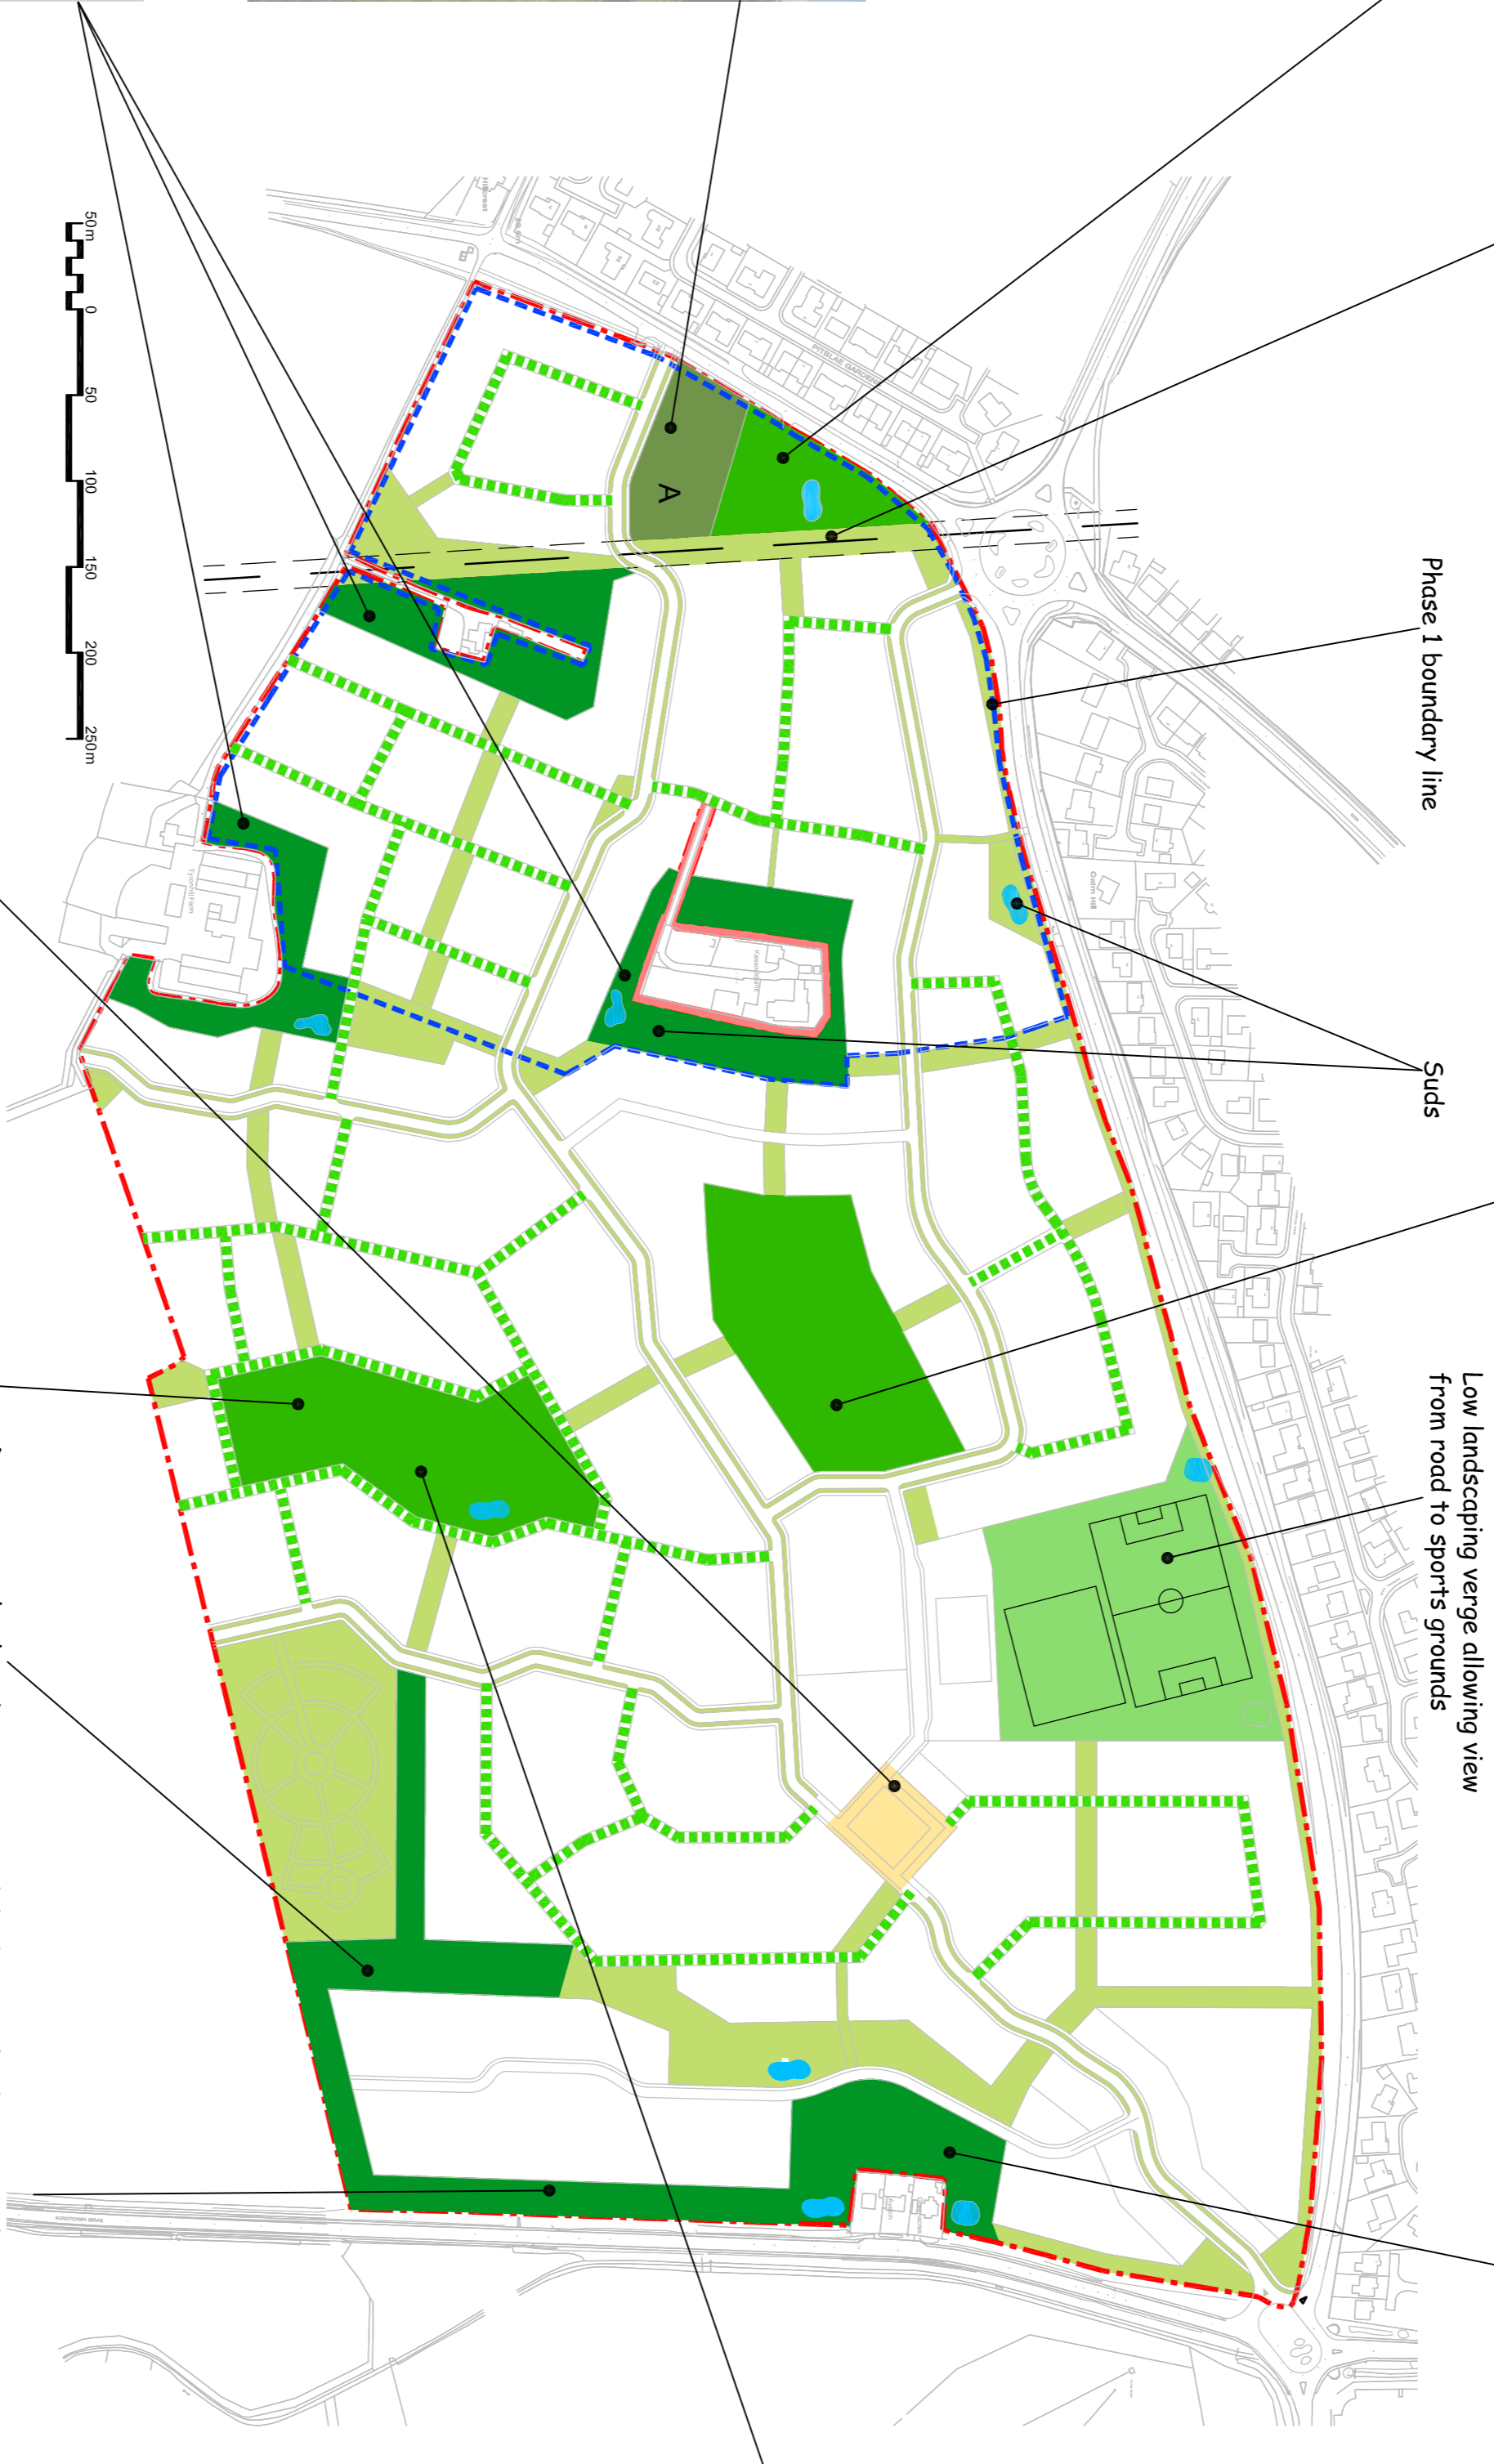

Legend:	
	Open Spaces
	Sport Grounds
	Local Parks
	Dense landscaping
	Allotment gardens
	Homezone type roads
	Footpaths

Local park

Allotment gardens with dense landscaping to perimeter

Dense verge landscaping to existing properties

Low natural landscaping under electric lines. Heather field

Community Orchard

Mixed landscaping, walkable woodland

Community Hub with pattern of low growing trees. Possible centre sculpture feature

Local Parks Possible "football golf" areas throughout development

Local Parks Possible landscaped bunds/mounds with in-built play features