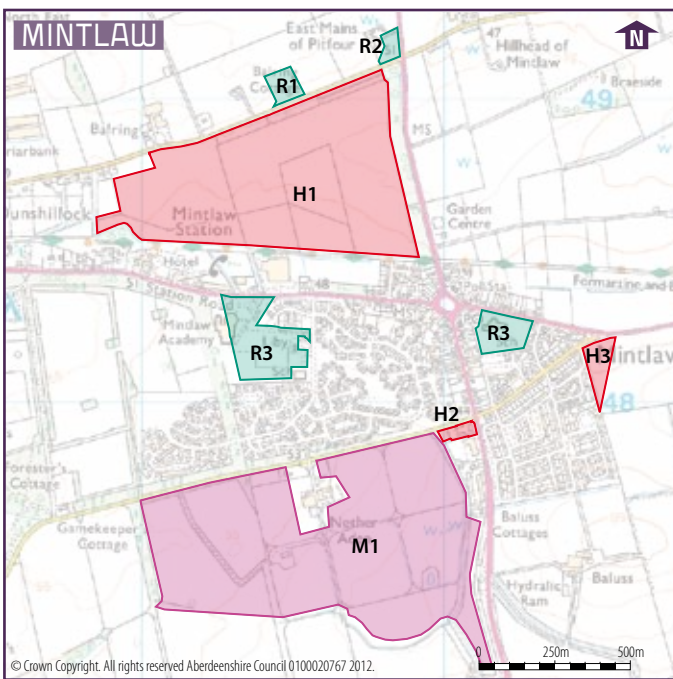

For detailed site boundaries see the settlement statements published separately

© Crown Copyright. All rights reserved. Aberdeenshire Council 0100020767 2012.

**Key**

- Mixed use development areas
- Immediate new housing areas (Policy 5)
- Housing areas after 2016 (Policy 5)
- Employment land allocation (Policy 1)
- Land reserved for community use (Policy 8)
- Retail Centres (Policy 2)

For more detailed site boundaries see the settlement statements published separately.

**Key**

- Mixed use development areas
- Immediate new housing areas (Policy 5)
- Housing areas after 2016 (Policy 5)
- Employment land allocation (Policy 1)
- Land reserved for community use (Policy 8)