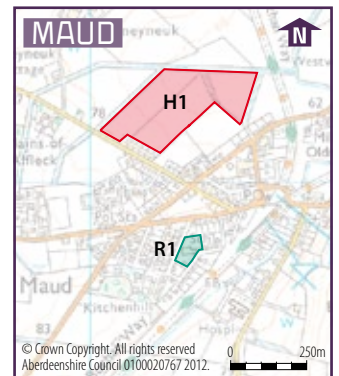

Key

- Mixed use development areas
- Immediate new housing areas (Policy 5)
- Housing areas after 2016 (Policy 5)
- Employment land allocation (Policy 1)
- Land reserved for community use (Policy 8)

For more detailed site boundaries see the settlement statements published separately.