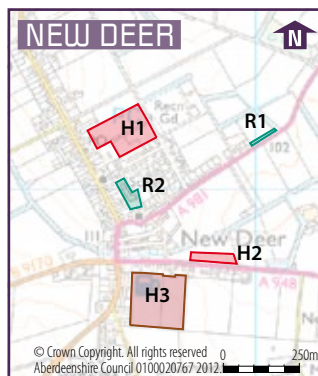

Key

- Mixed use development areas
- Immediate new housing areas (Policy 5)
- Housing areas after 2016 (Policy 5)
- Employment land allocation (Policy 1)
- Land reserved for community use (Policy 8)

For more detailed site boundaries see the settlement statements published separately.