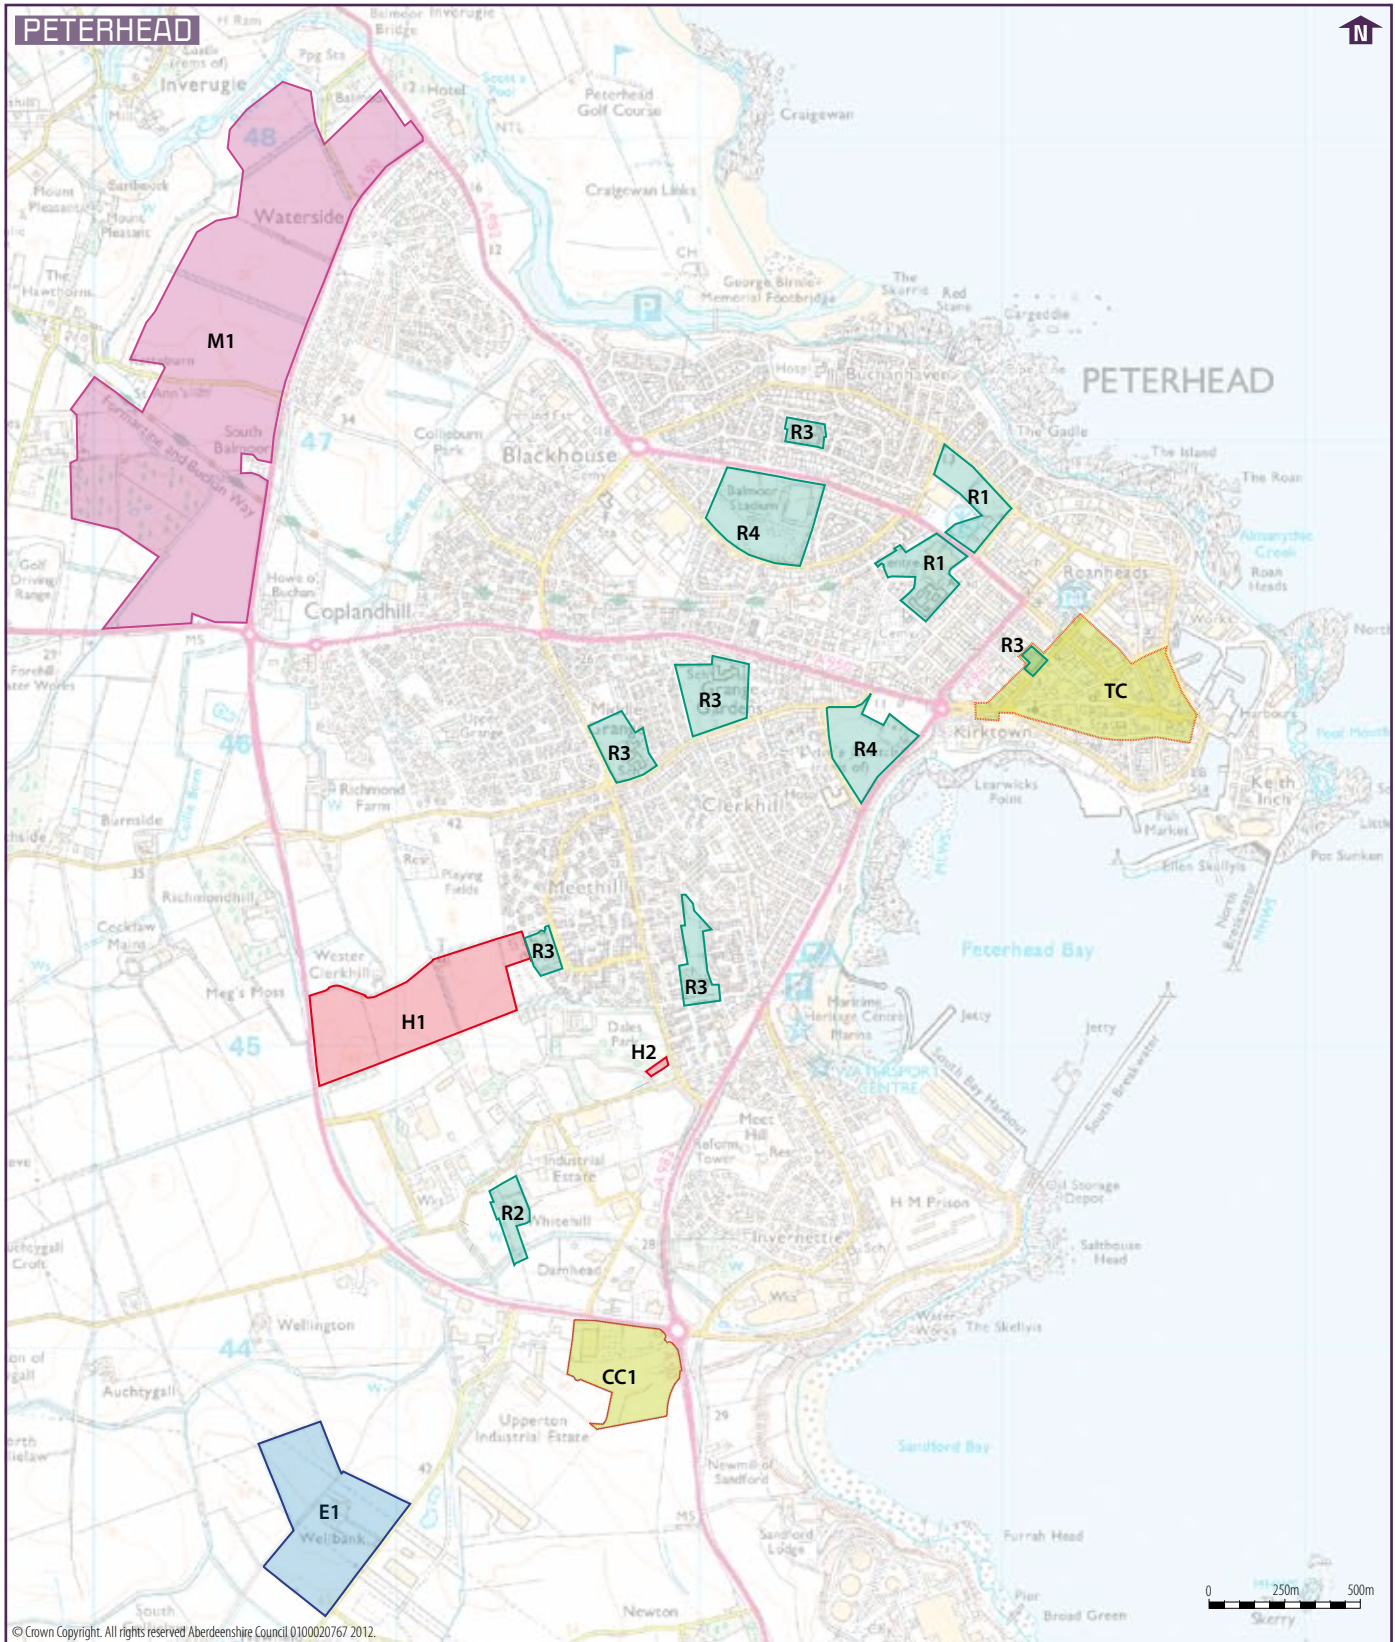

Key

- Mixed use development areas
- Immediate new housing areas (Policy 5)
- Housing areas after 2016 (Policy 5)
- Employment land allocation (Policy 1)
- Land reserved for community use (Policy 8)
- Retail Centres (Policy 2)

For more detailed site boundaries see the settlement statements published separately.