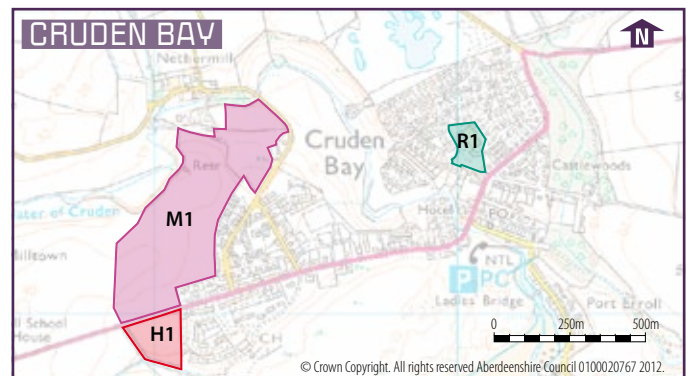

Key

- Mixed use development areas
- Immediate new housing areas (Policy 5)
- Housing areas after 2016 (Policy 5)
- Employment land allocation (Policy 1)
- Land reserved for community use (Policy 8)

For more detailed site boundaries see the settlement statements published separately.