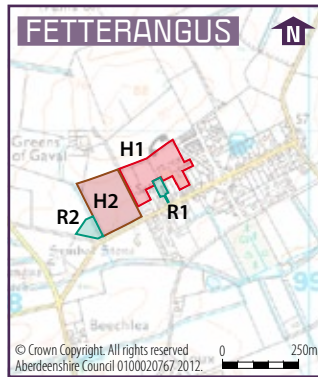

For detailed site boundaries see the settlement statements published separately

© Crown Copyright. All rights reserved. Aberdeenshire Council 0100020767 2012.

**Key**

- Mixed use development areas
- Immediate new housing areas (Policy 5)
- Housing areas after 2016 (Policy 5)
- Employment land allocation (Policy 1)
- Land reserved for community use (Policy 8)
- Retail Centres (Policy 2)

For more detailed site boundaries see the settlement statements published separately.

**Key**

- Mixed use development areas
- Immediate new housing areas (Policy 5)
- Housing areas after 2016 (Policy 5)
- Employment land allocation (Policy 1)
- Land reserved for community use (Policy 8)