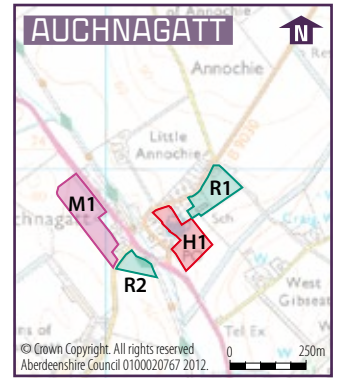

Key

- Mixed use development areas
- Immediate new housing areas (Policy 5)
- Housing areas after 2016 (Policy 5)
- Employment land allocation (Policy 1)
- Land reserved for community use (Policy 8)

For more detailed site boundaries see the settlement statements published separately.