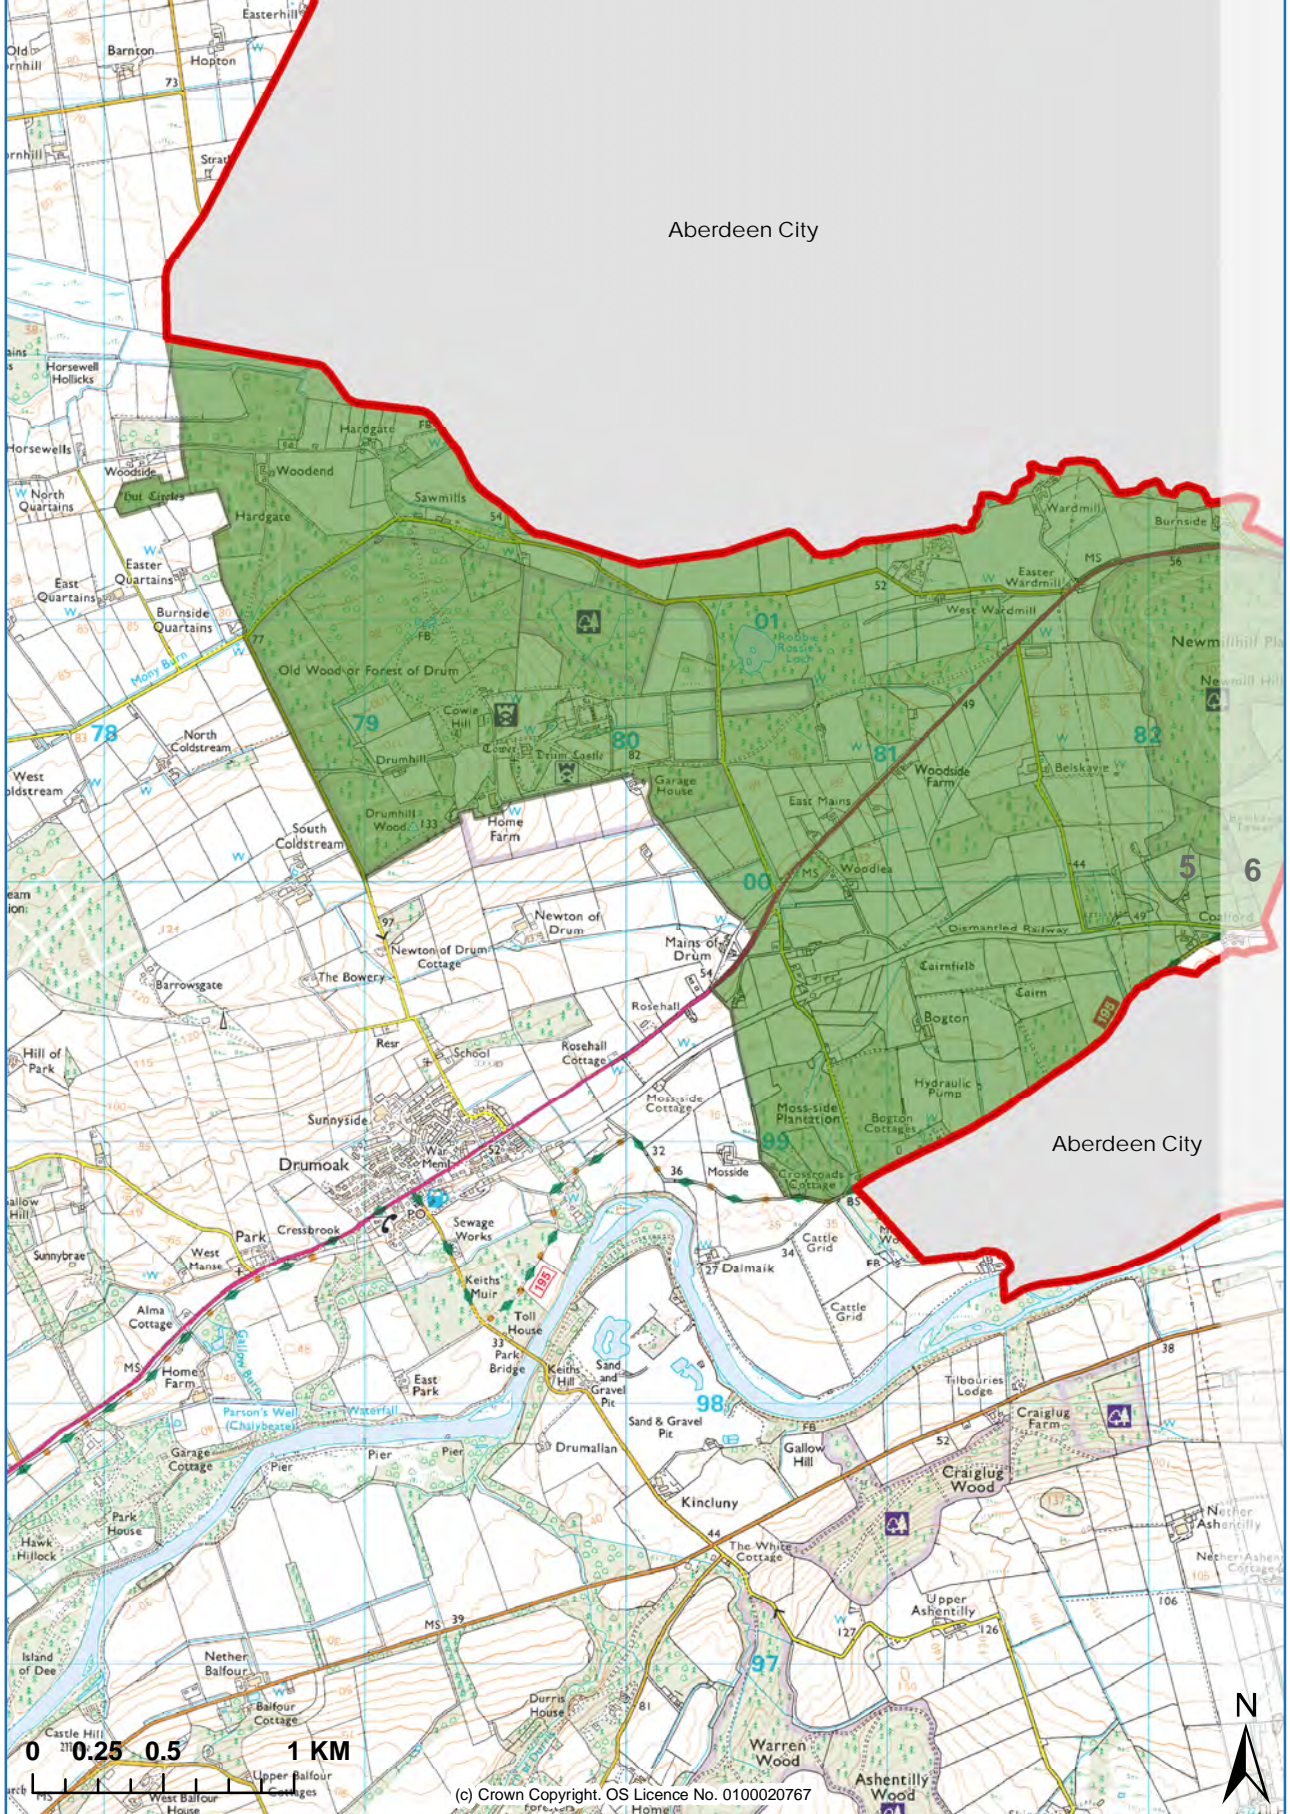

# BOUNDARIES OF THE GREENBELT

# GREENBELT MAP 4

1  
4

Aberdeen City

(c) Crown Copyright. OS Licence No. 0100020767

# GREENBELT MAP 5

(c) Crown Copyright. OS Licence No. 0100020767

# GREENBELT MAP 8