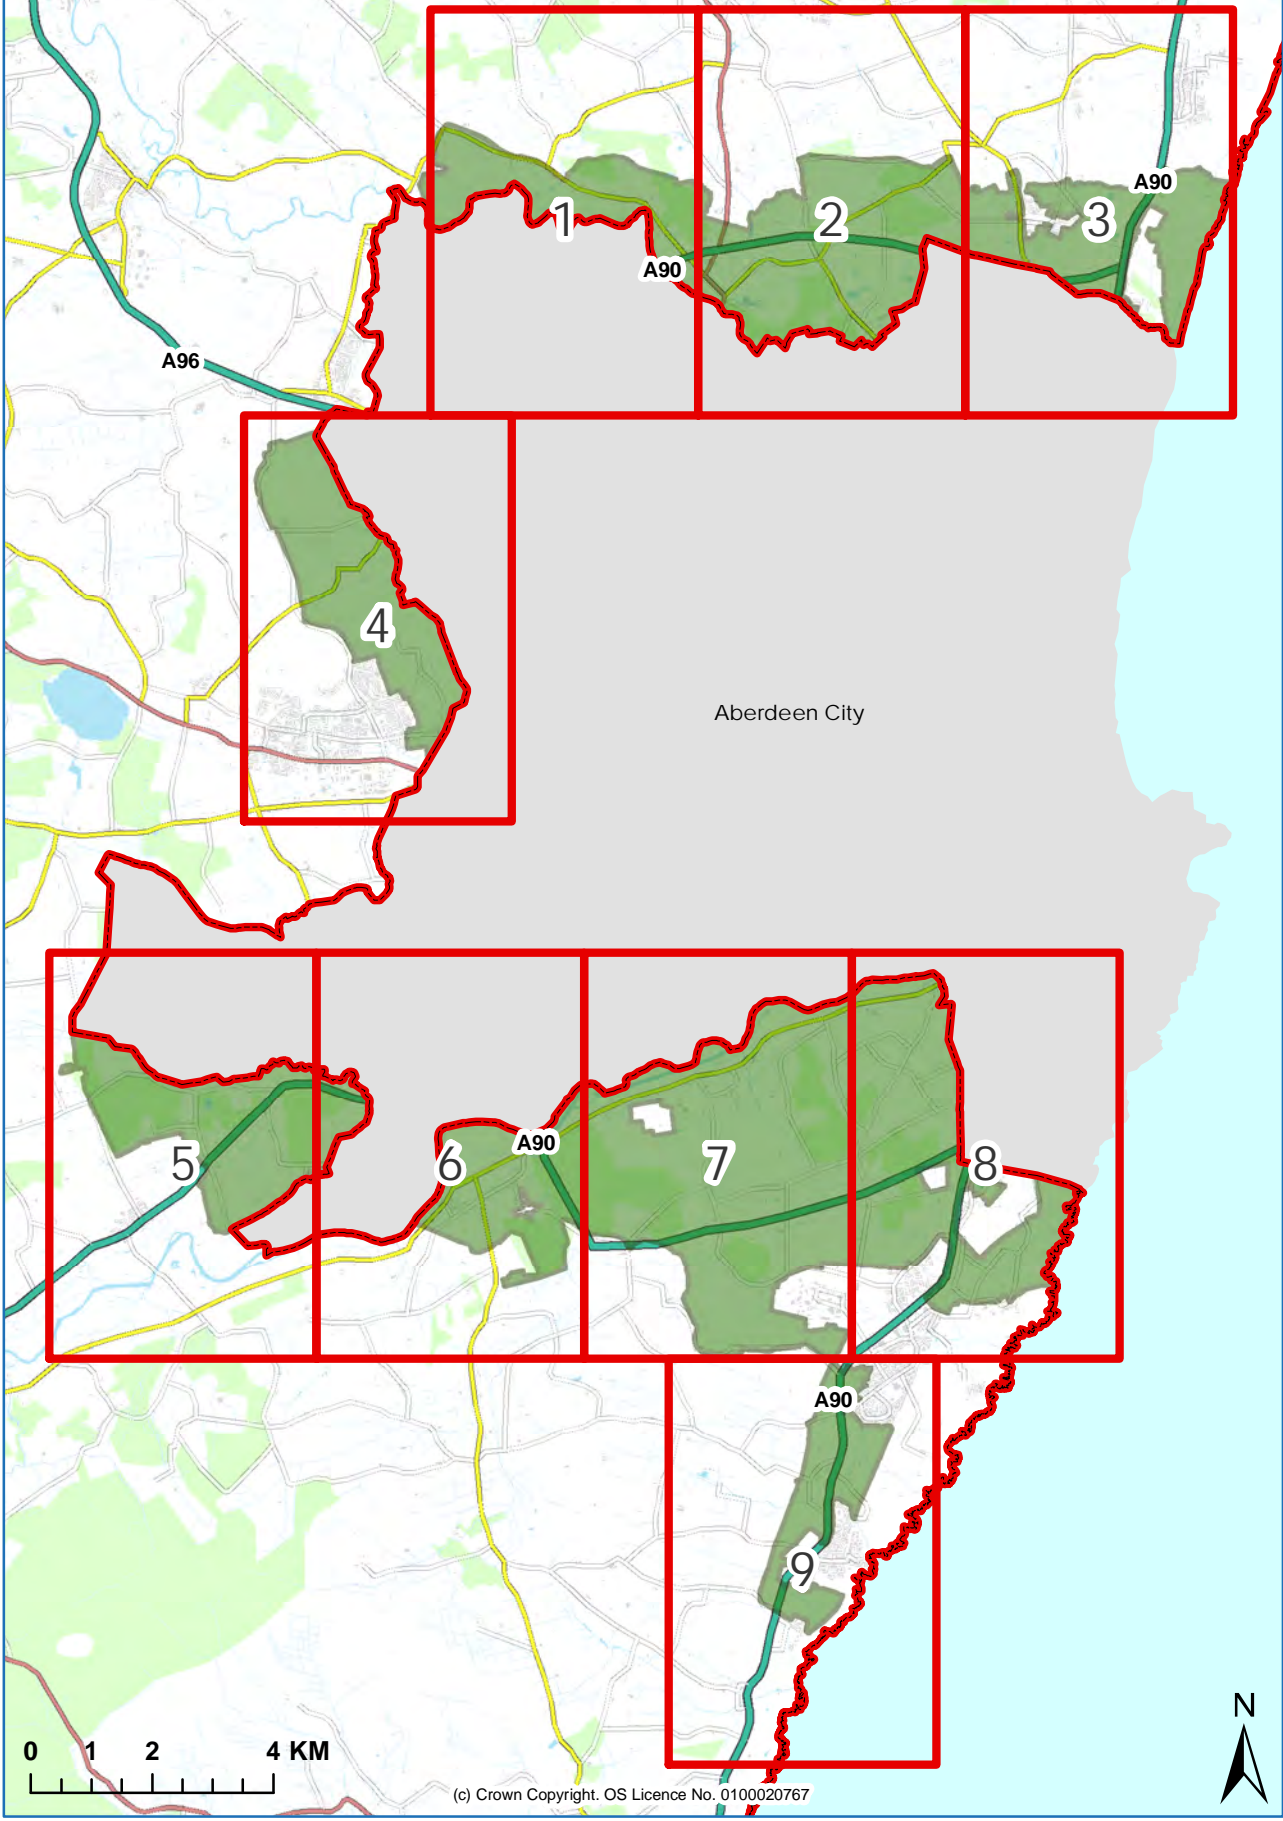

GREENBELT KEYMAP

(c) Crown Copyright. OS Licence No. 0100020767