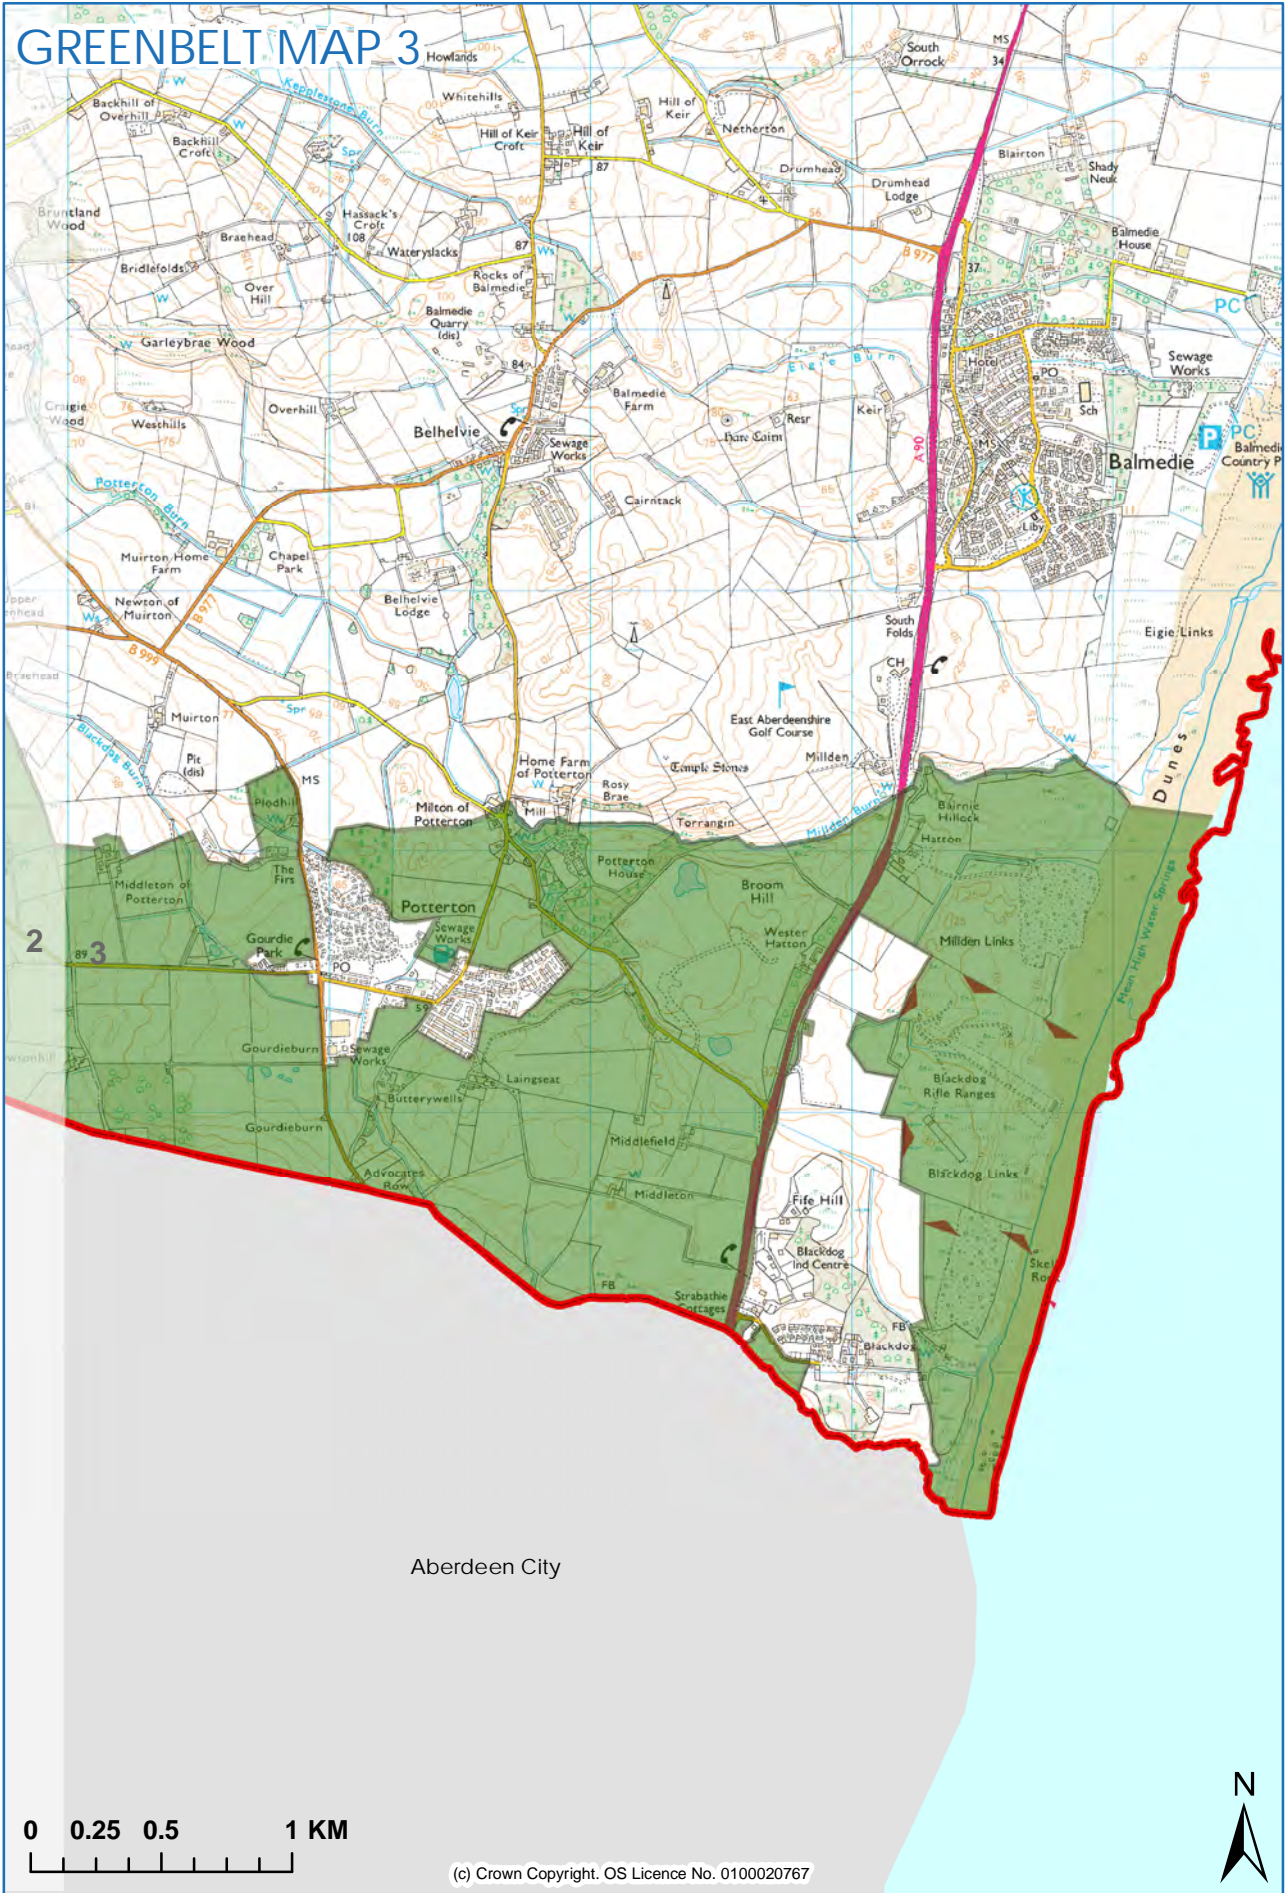

GREENBELT MAP 3

Aberdeen City

(c) Crown Copyright. OS Licence No. 0100020767