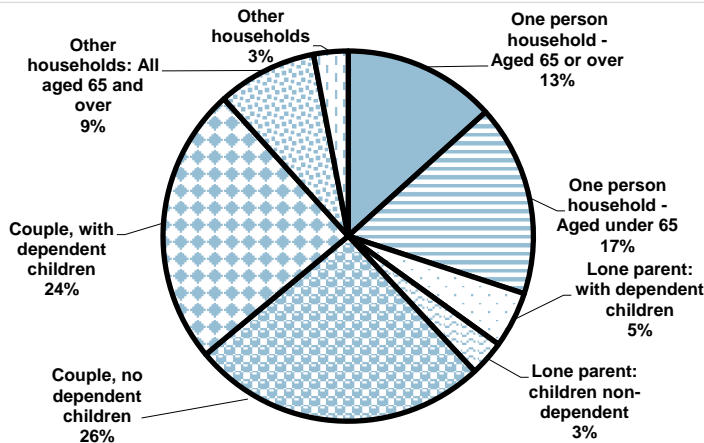

## Age

Age groups as a percentage of total population

11,431  
population

48.7%  
male

51.3%  
female

4,840  
households

2.3  
average number of people  
in a household

30%  
of households contain one  
person

71.7%  
of the 16 - 74 population is  
in employment

14.3%  
of those employed work in  
'Wholesale and retail  
trade, repair of motors' -  
largest industry sector

72.2%  
work more than 31 hours  
per week

68.5%  
travel to work by car

80.9%  
of all 16 - 17 year olds are  
in education

7.4%  
of the population provide  
unpaid care each week

## Household composition