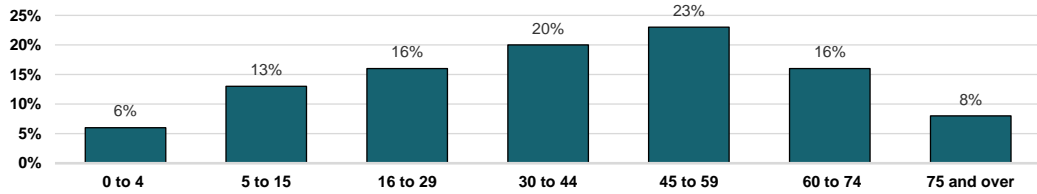

## Age

Age groups as a percentage of total population

11,431  
population

48.7%  
male

51.3%  
female

4,840  
households

2.3  
average number of people  
in a household

30%  
of households contain one  
person

71.7%  
of the 16 - 74 population is  
in employment

14.3%  
of those employed work in  
'Wholesale and retail  
trade, repair of motors' -  
largest industry sector

72.2%  
work more than 31 hours  
per week