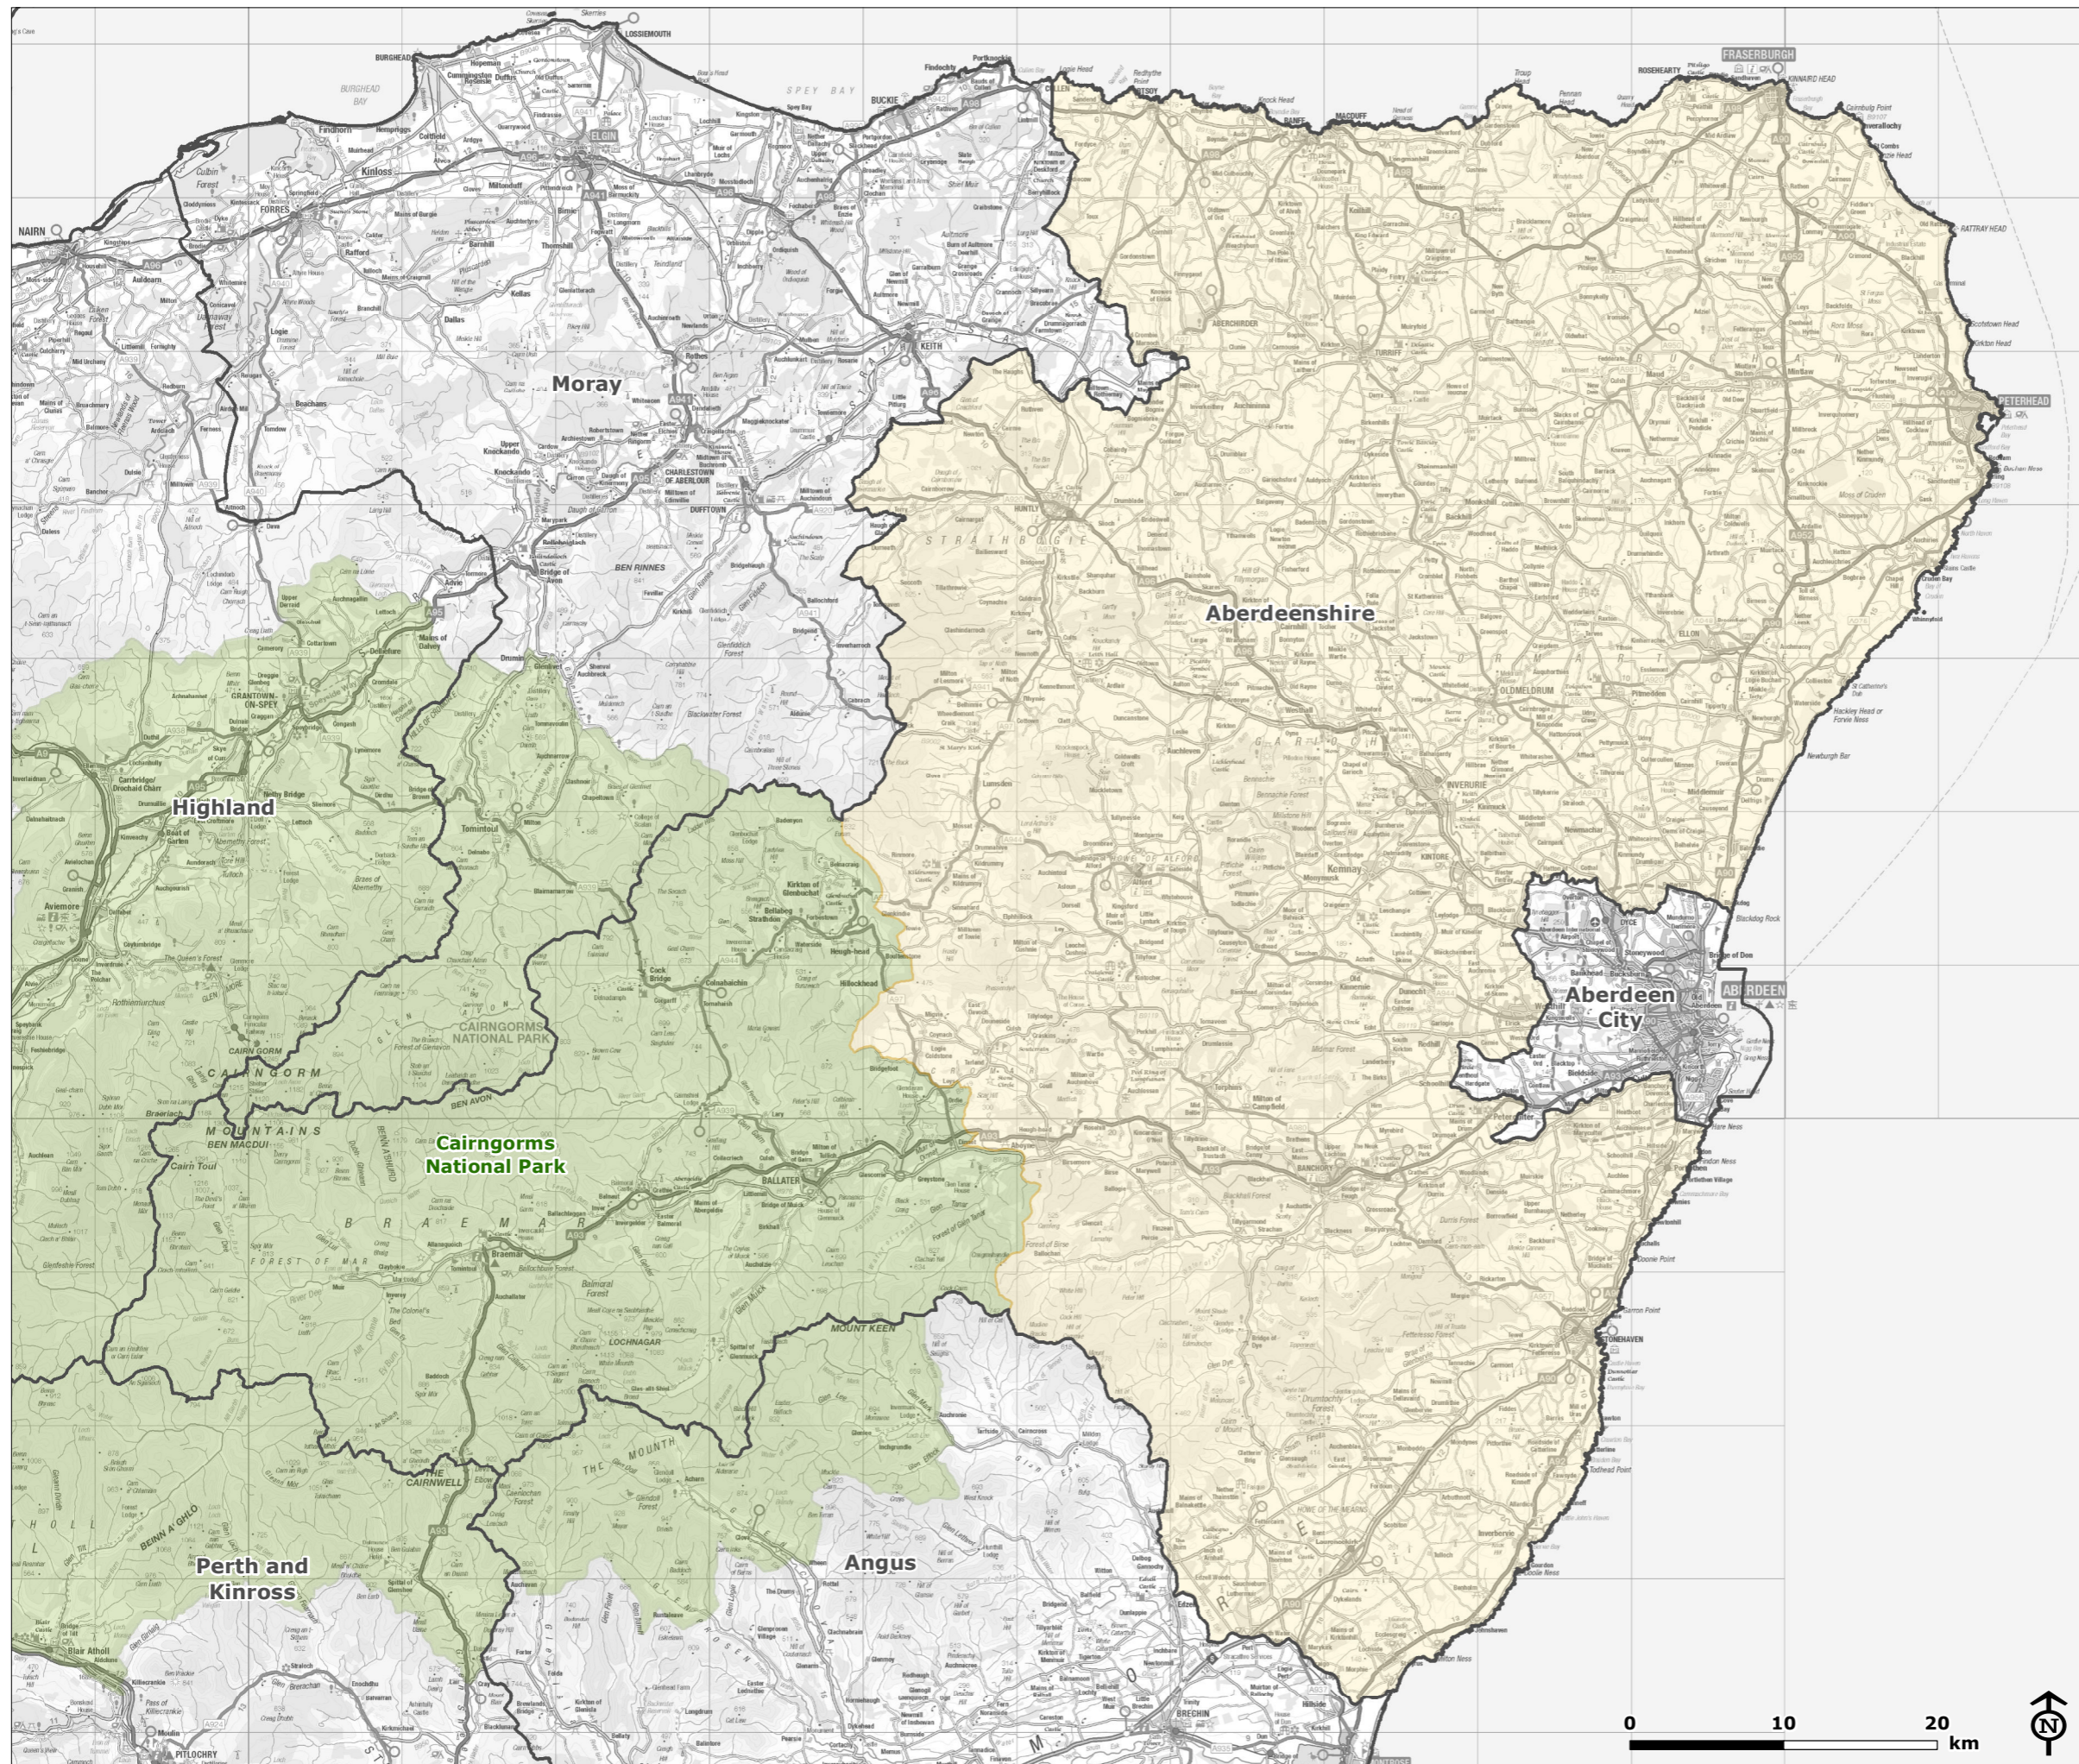

Aberdeenshire Council Local Landscape Designations Review

Figure 1: Study Area

- Study area**
- Local Authority boundary
- Cairngorms National Park boundary

Note
** The Study Area covers the area of
Aberdeenshire Council, excluding
the area within the Cairngorms National Park.

Map Scale @ A3: 1:425,000