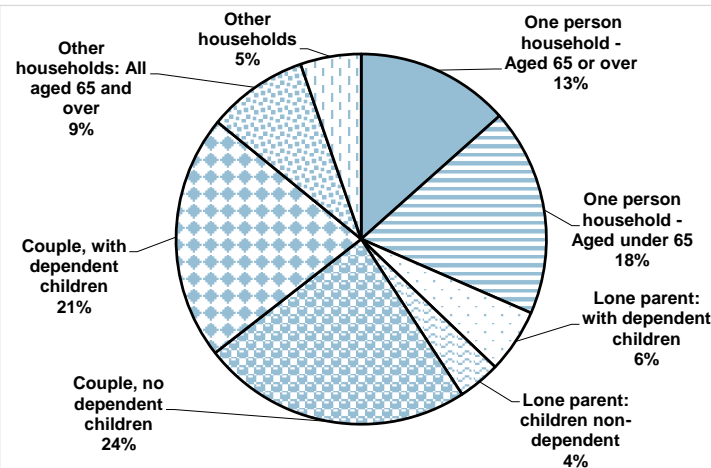

## Age

Age groups as a percentage of total population

13,100  
population

49.1%  
male

50.9%  
female

5,548  
households

2.3  
average number of people  
in a household

31.4%  
of households contain one  
person

65.1%  
of the 16 - 74 population is  
in employment

25.9%  
of those employed work in  
Manufacturing - largest  
industry sector

71.9%  
work more than 31 hours  
per week

59%  
travel to work by car

80.2%  
of all 16 - 17 year olds are  
in education

7.5%  
of the population provide  
unpaid care each week

## Household composition