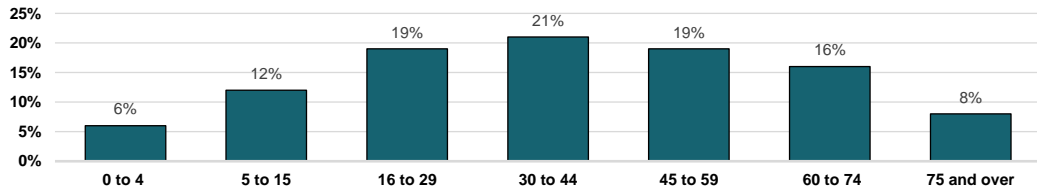

## Age

Age groups as a percentage of total population

13,100  
population

49.1%  
male

50.9%  
female

5,548  
households

2.3  
average number of people  
in a household

31.4%  
of households contain one  
person

65.1%  
of the 16 - 74 population is  
in employment

25.9%  
of those employed work in  
Manufacturing - largest  
industry sector

71.9%  
work more than 31 hours  
per week

59%  
travel to work by car

80.2%  
of all 16 - 17 year olds are  
in education