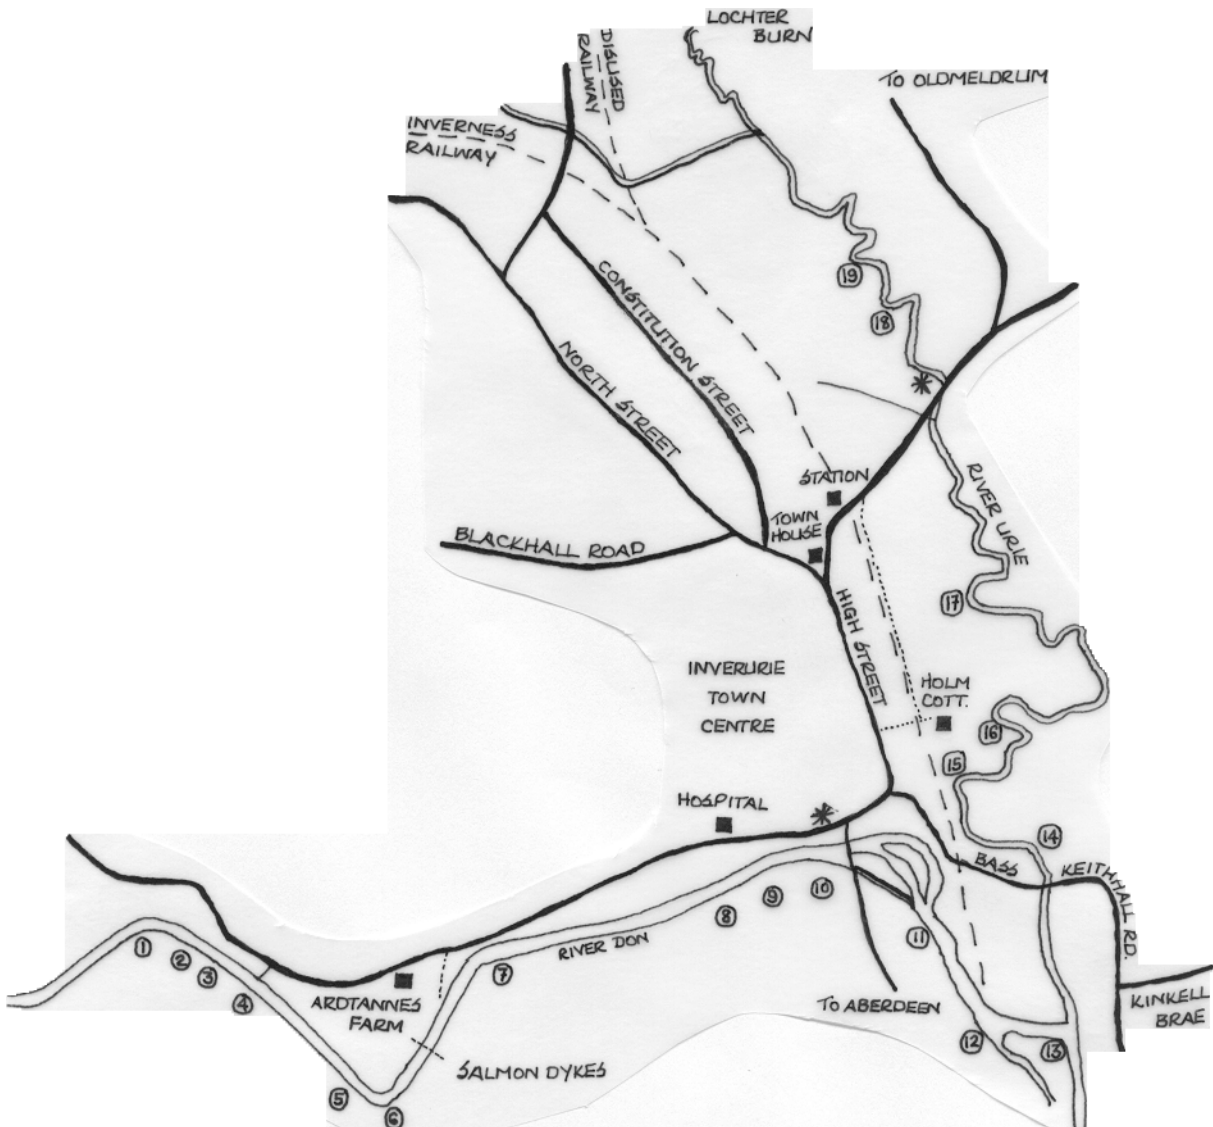

INVERURIE FISHINGS

DISABLED ANGLERS ACCESS -There are facilities on Aberdeenshire fishings on the Don and Ury at Inverurie,

- | | | | | | |
|---|-------------|-----|---------------|----|---------------------------|
| 1 | KYPIE | 8. | RAYS | 15 | CABEN POT |
| 2 | MARET | 9. | PORT DOOKER | 16 | DIVING BOARD |
| 3 | BOAT | 10. | BRIDGE STREAM | 17 | POLICE POT |
| 4 | ROWE HEAD | 11. | BARLEY POT | 18 | TELEPHONE POOL |
| 5 | YARDS | 12. | RED BRIG | 19 | HORSESHOE |
| 6 | BLACK POT | 13. | MEETINGS | | |
| 7 | MILL STREAM | 14. | BASS POT | | Catch Return Boxes |