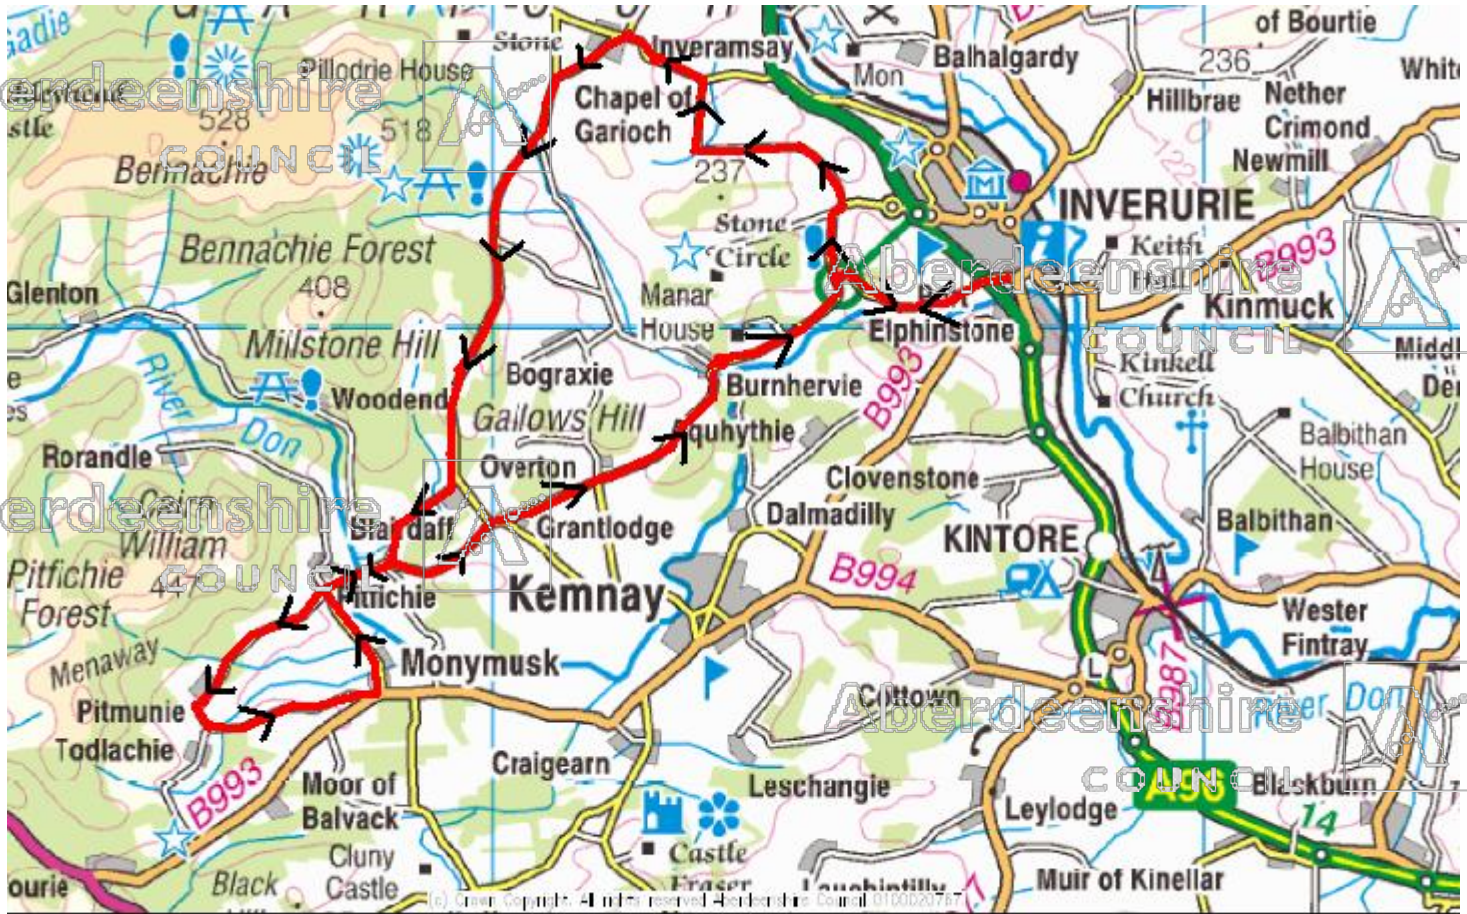

# GIBR 2009 Route

© Crown copyright. All rights reserved. Aberdeenshire Council 0100020767 2009

Route

Aberdeenshire Council  
Education, Learning & Leisure  
Sports Development