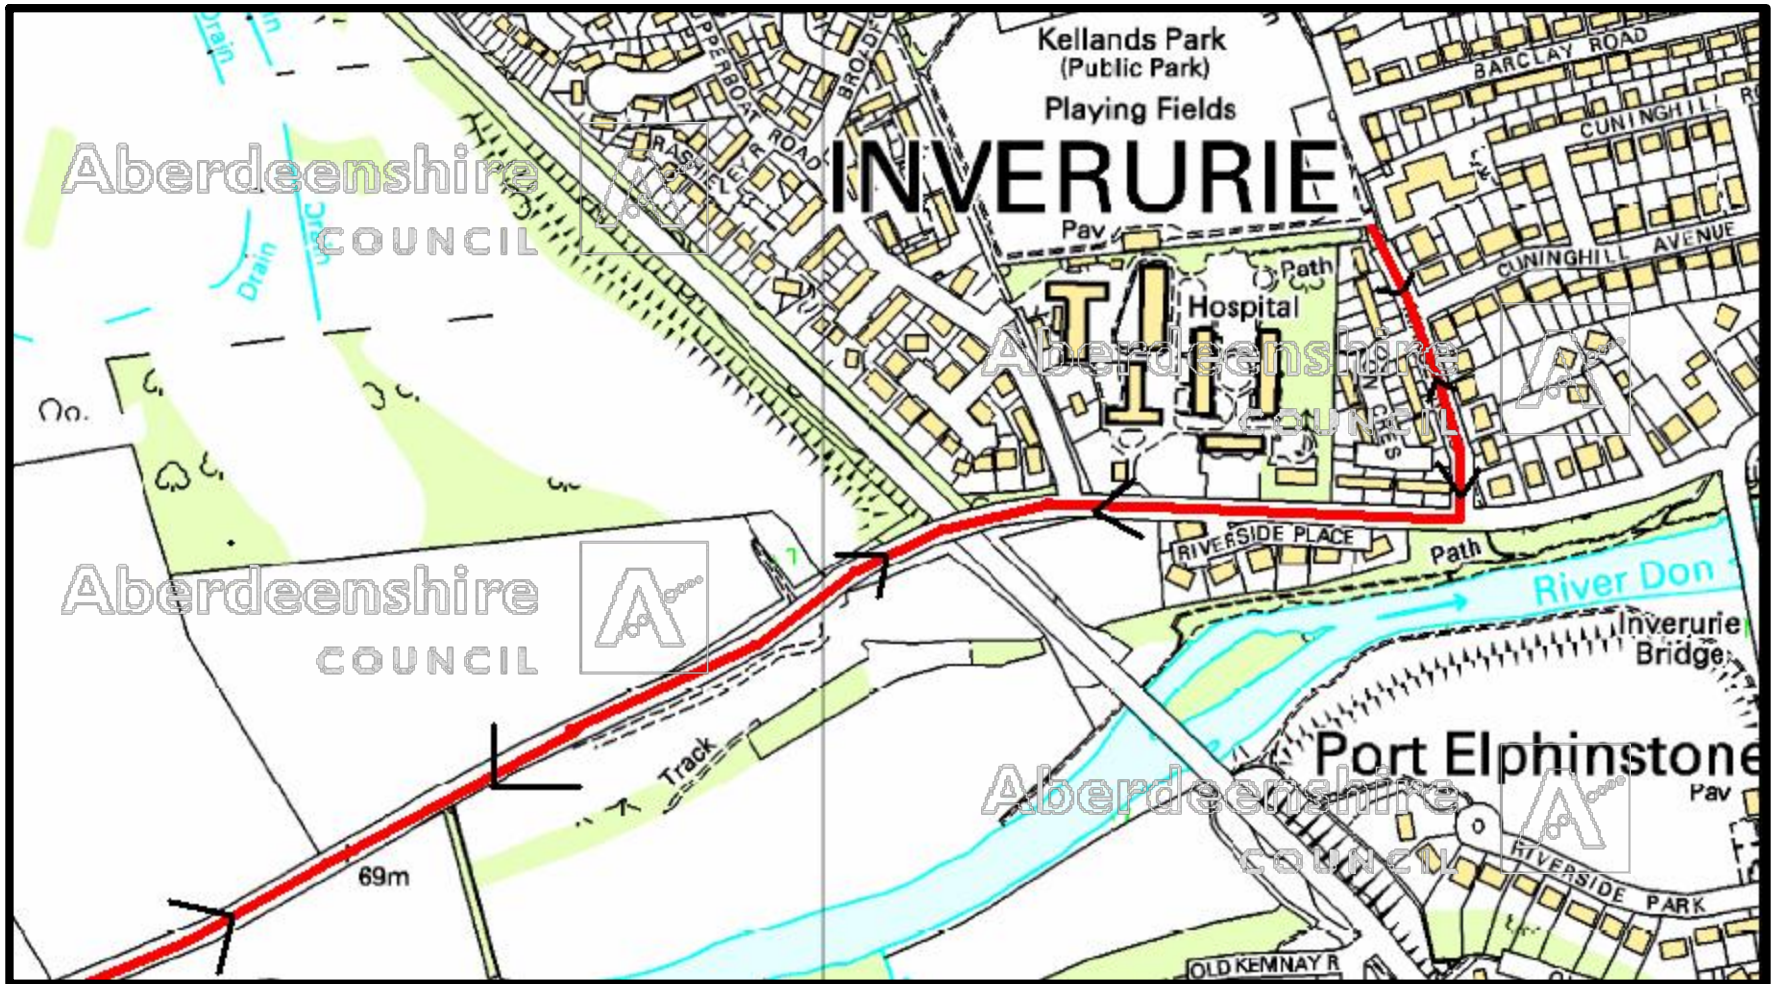

GIBR 2009 showing Start & Finish

© Crown copyright. All rights reserved. Aberdeenshire Council 0100020767 2009

Route

Aberdeenshire Council
Education, Learning & Leisure
Sports Development