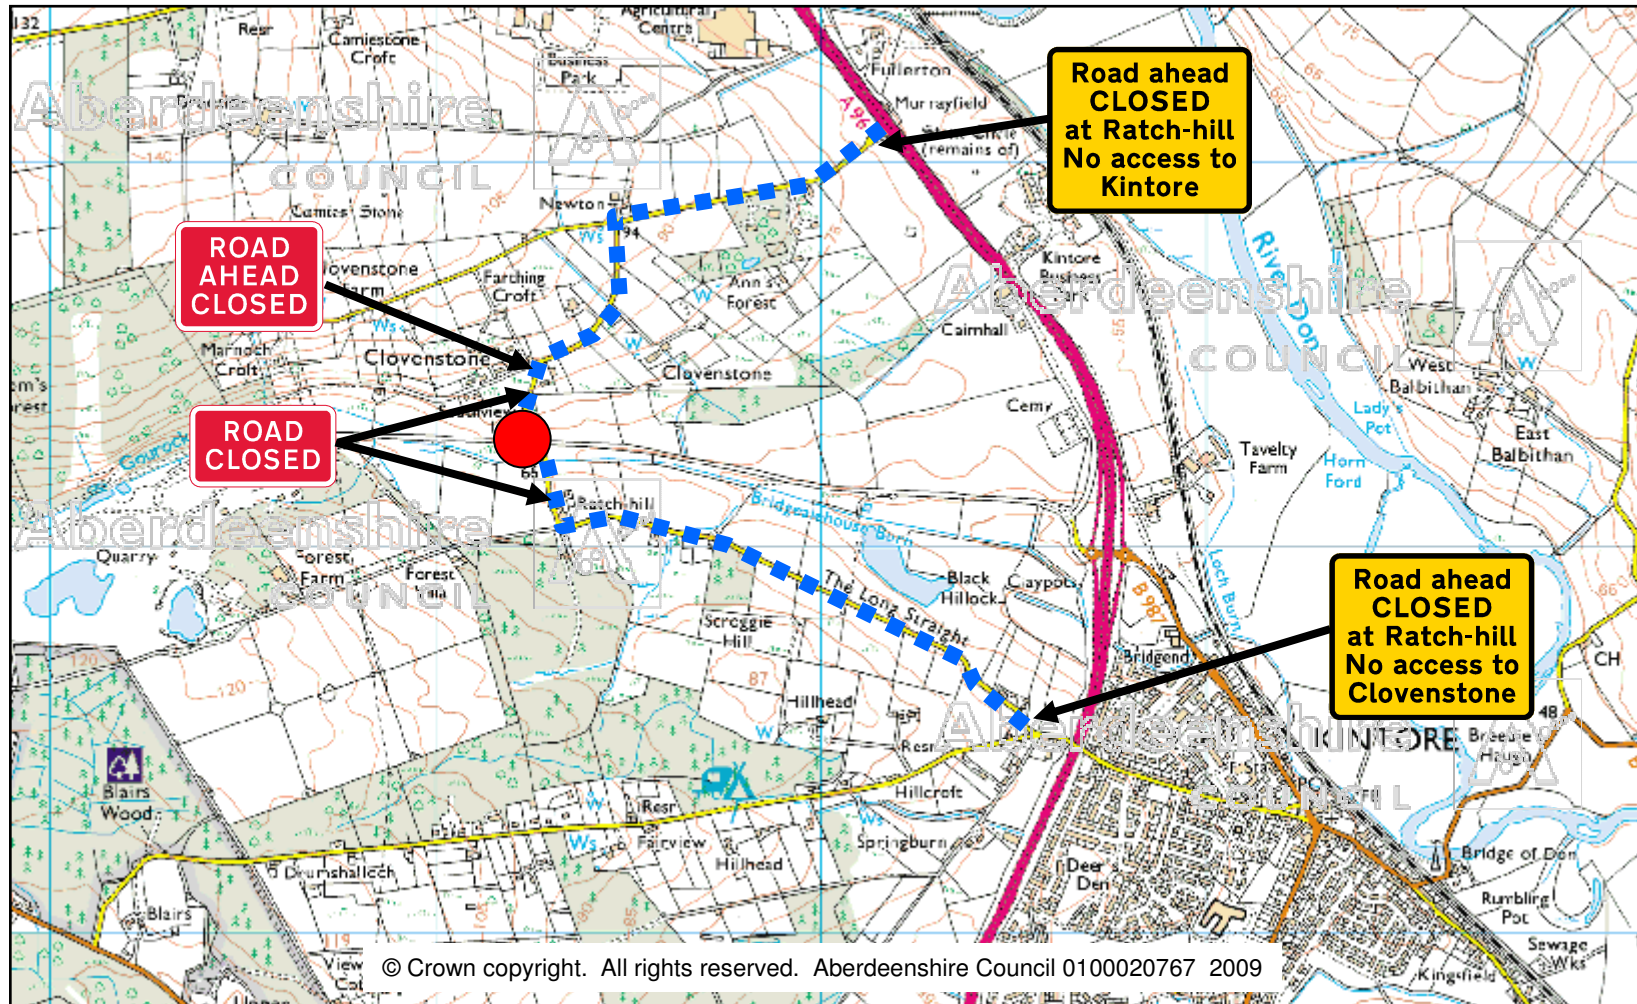

# U113C – Clovenstone to Kintore Road – Ratch-hill – 11 November 2009

- Closure █
- Access Only █
- Sign locations A, B, C .....

Aberdeenshire Council  
Transportation & Infrastructure