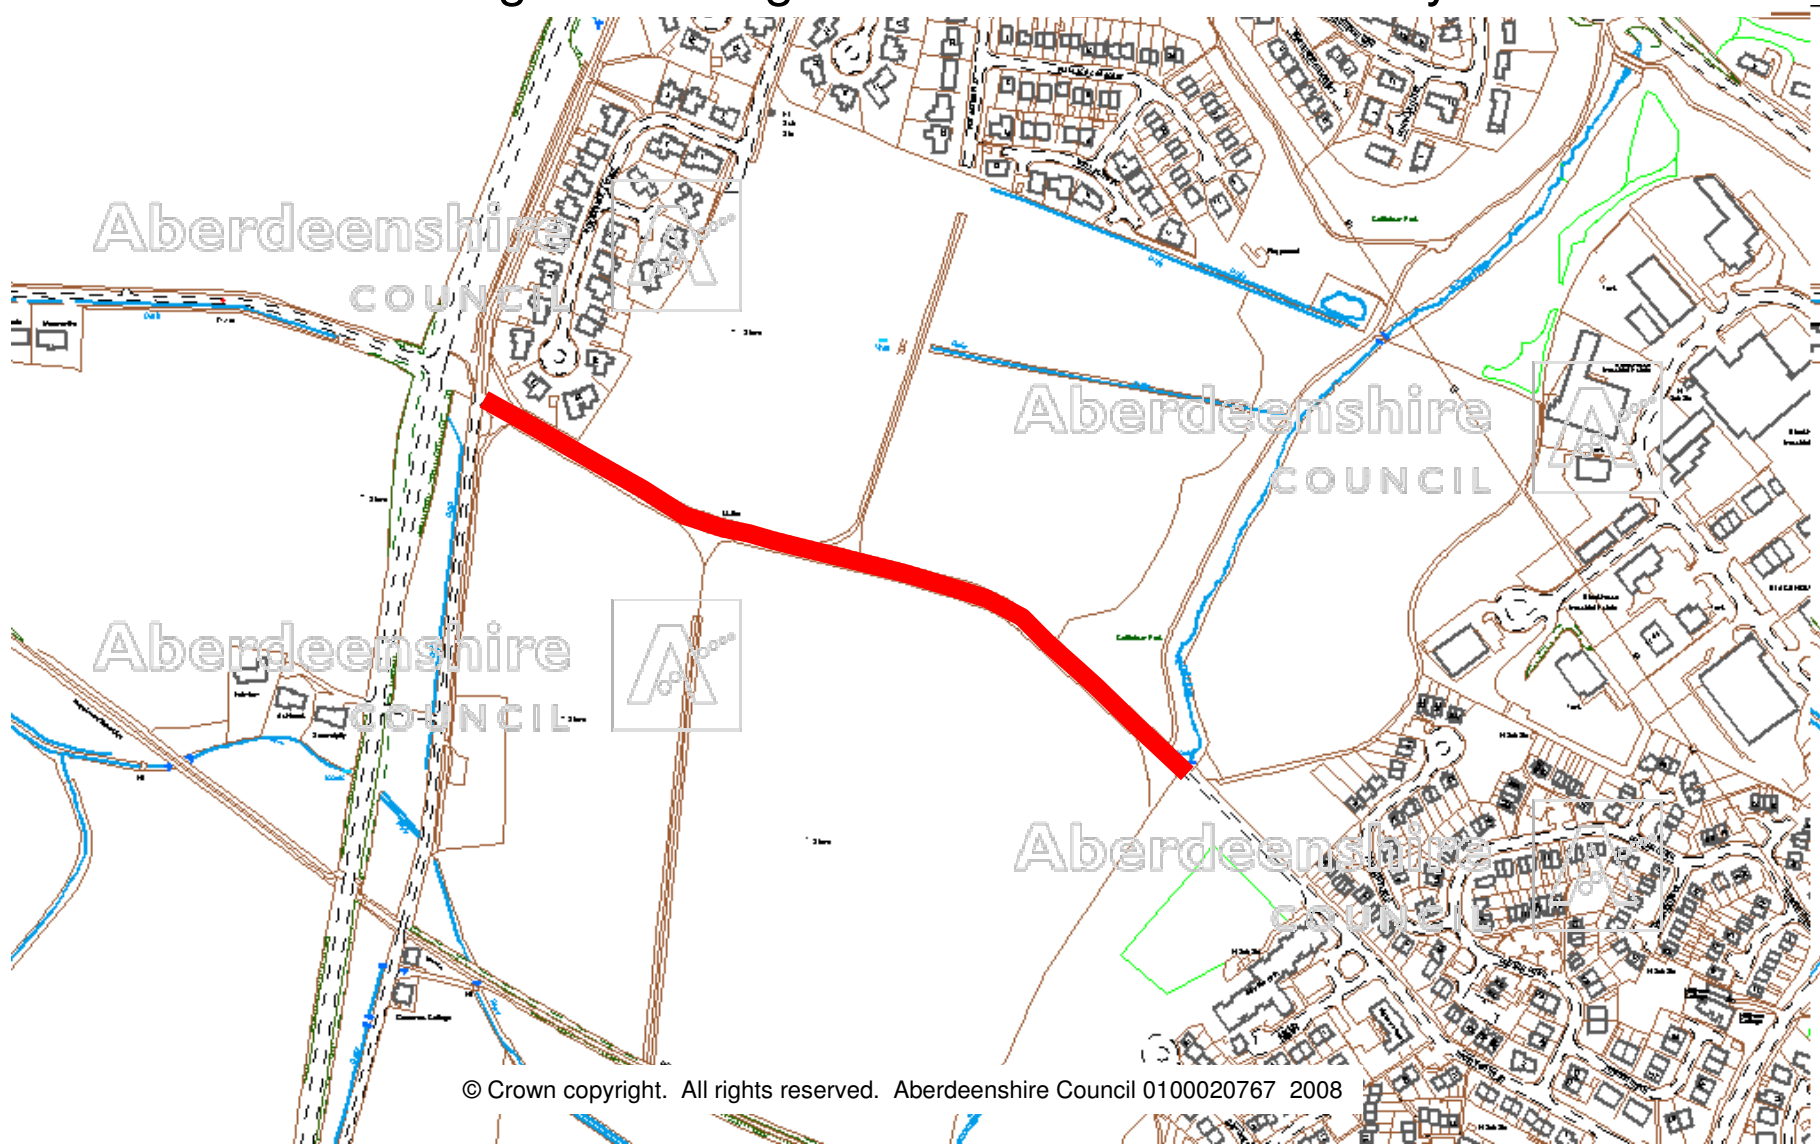

U43B Grange – Inverugie Station Road – 5 January 2008

© Crown copyright. All rights reserved. Aberdeenshire Council 0100020767 2008

- Closure 
- Diversion 

Aberdeenshire Council
Transportation & Infrastructure