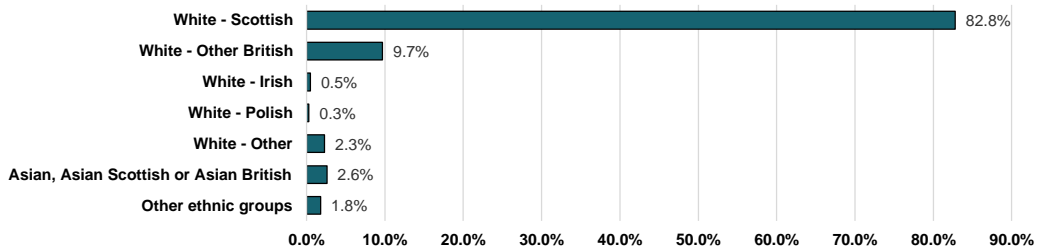

4,256
households

2.6
average number of people
in a household

20.7%
of households contain one
person

76.2%
of the 16 - 74 population is
in employment

13.6%
of those employed work in
'Wholesale and retail
trade; repair of motors' -
largest industrial sector

72.5%
work more than 31 hours
per week

77%
travel to work by car

87.4%
of all 16 - 17 year olds are
in education

8%
of the population provide
unpaid care each week

Household composition

Health

Ethnicity

Ethnic groups as a percentage of total population