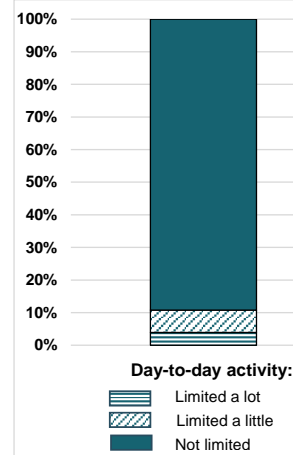

Westhill

Census 2011

Aberdeenshire
COUNCIL

Age

Age groups as a percentage of total population

10,984
population

48.6%
male

51.4%
female

4,256
households

2.6
average number of people
in a household

20.7%
of households contain one
person

76.2%
of the 16 - 74 population is
in employment

13.6%
of those employed work in
'Wholesale and retail
trade; repair of motors' -
largest industrial sector

72.5%
work more than 31 hours
per week

77%
travel to work by car

87.4%
of all 16 - 17 year olds are
in education

8%
of the population provide
unpaid care each week

Household composition

Health

Ethnicity

Ethnic groups as a percentage of total population