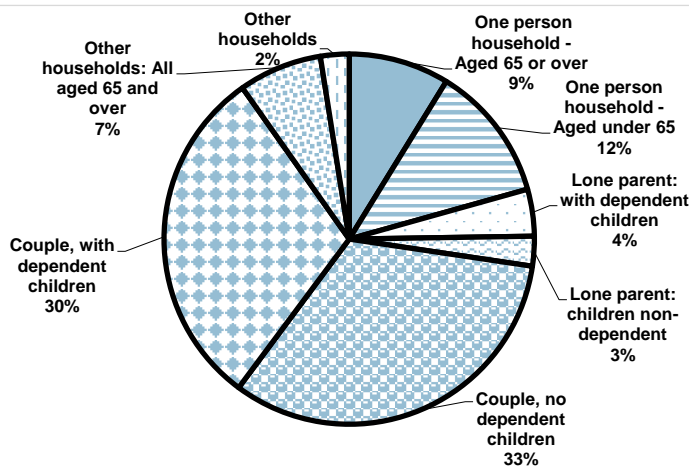

Westhill

Census 2011

Aberdeenshire
COUNCIL

Age

Age groups as a percentage of total population

10,984
population

48.6%
male

51.4%
female

4,256
households

2.6
average number of people
in a household

20.7%
of households contain one
person

76.2%
of the 16 - 74 population is
in employment

13.6%
of those employed work in
'Wholesale and retail
trade; repair of motors' -
largest industrial sector

72.5%
work more than 31 hours
per week

77%
travel to work by car

87.4%
of all 16 - 17 year olds are
in education

8%
of the population provide
unpaid care each week

Household composition

Health

Ethnicity

Ethnic groups as a percentage of total population