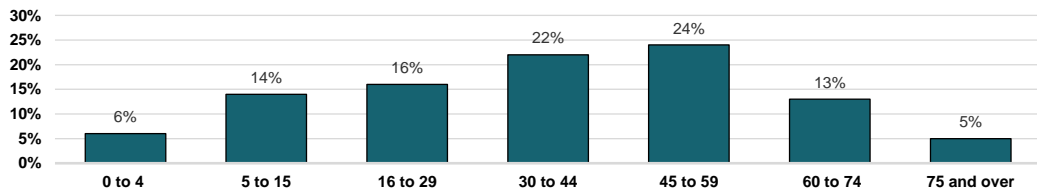

Westhill

Census 2011

Aberdeenshire
COUNCIL

Age

Age groups as a percentage of total population

10,984
population

48.6%
male

51.4%
female

4,256
households

2.6
average number of people
in a household

20.7%
of households contain one
person

76.2%
of the 16 - 74 population is
in employment

13.6%
of those employed work in
'Wholesale and retail
trade; repair of motors' -
largest industrial sector

72.5%
work more than 31 hours
per week

77%
travel to work by car

87.4%
of all 16 - 17 year olds are
in education

8%
of the population provide
unpaid care each week

Household composition

Health

Ethnicity

Ethnic groups as a percentage of total population