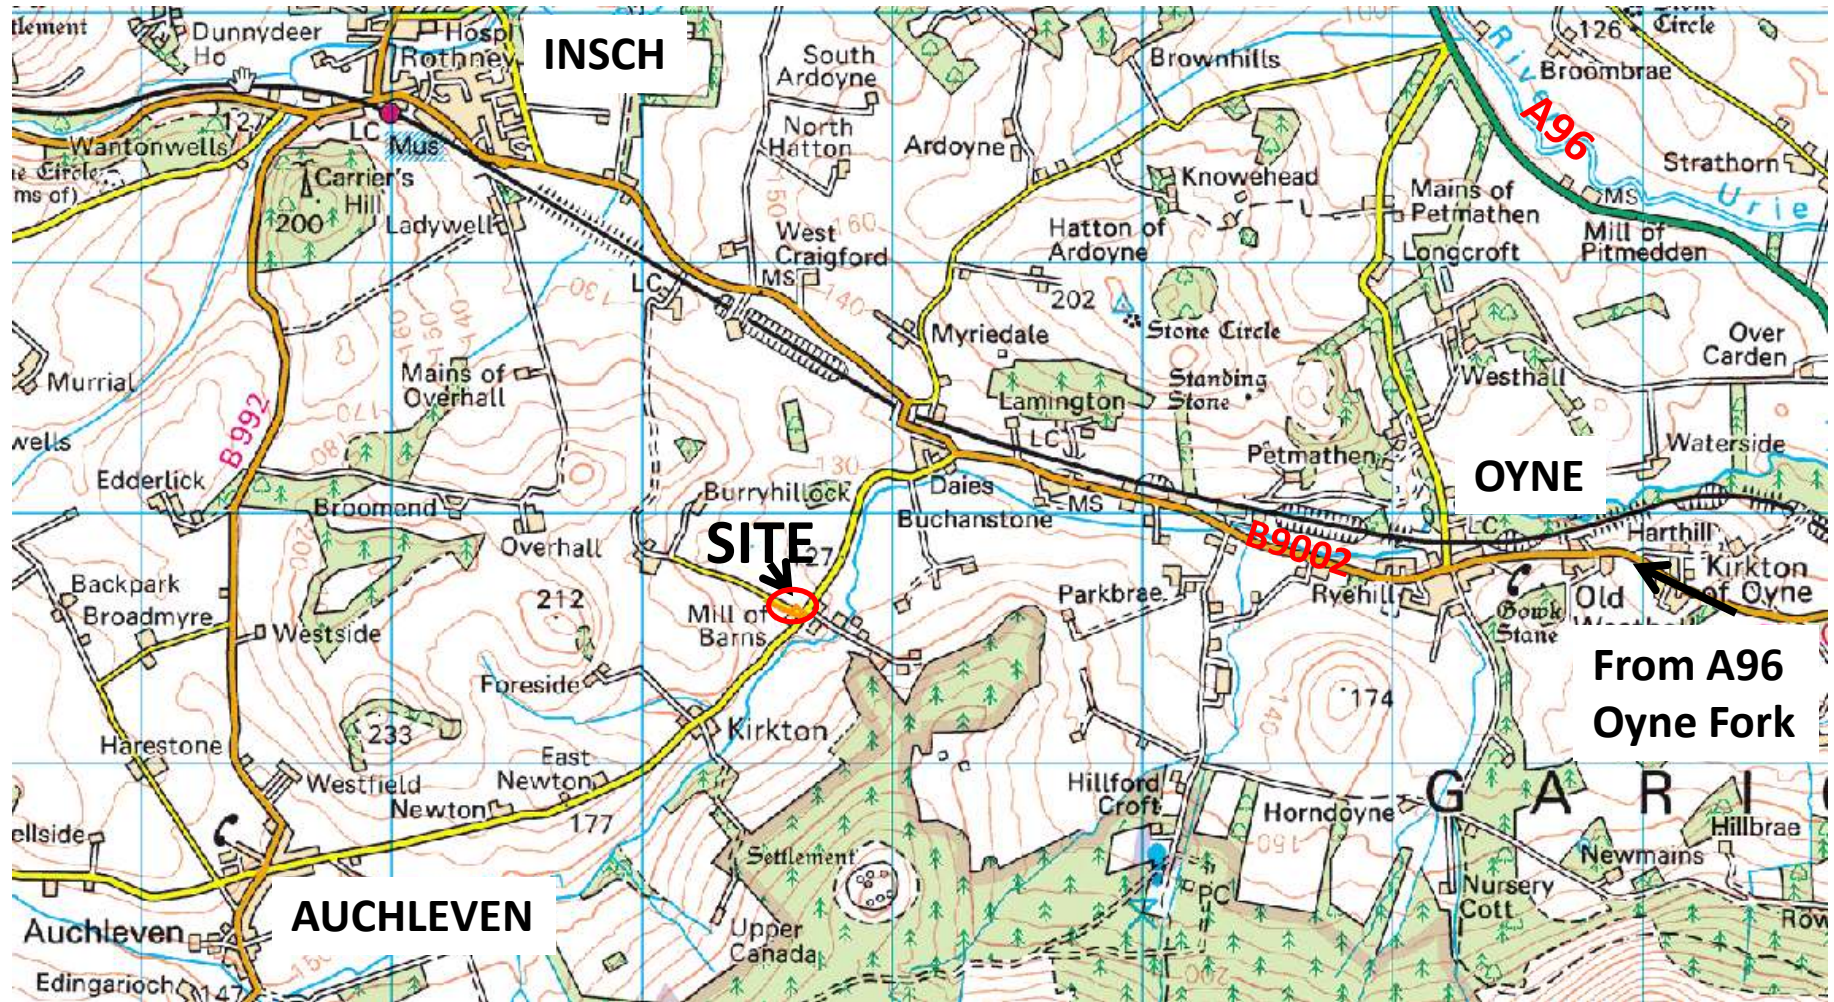

Site Visit Map

APP/2018/1393 Erection of Dwellinghouse and Garage and Formation of Access at Site on Burryhillock Farm, Adjacent to Mill of Barnes, Premnay

Meeting point at site, AB52 6QH, at 9.15 on 4 Dec 2018