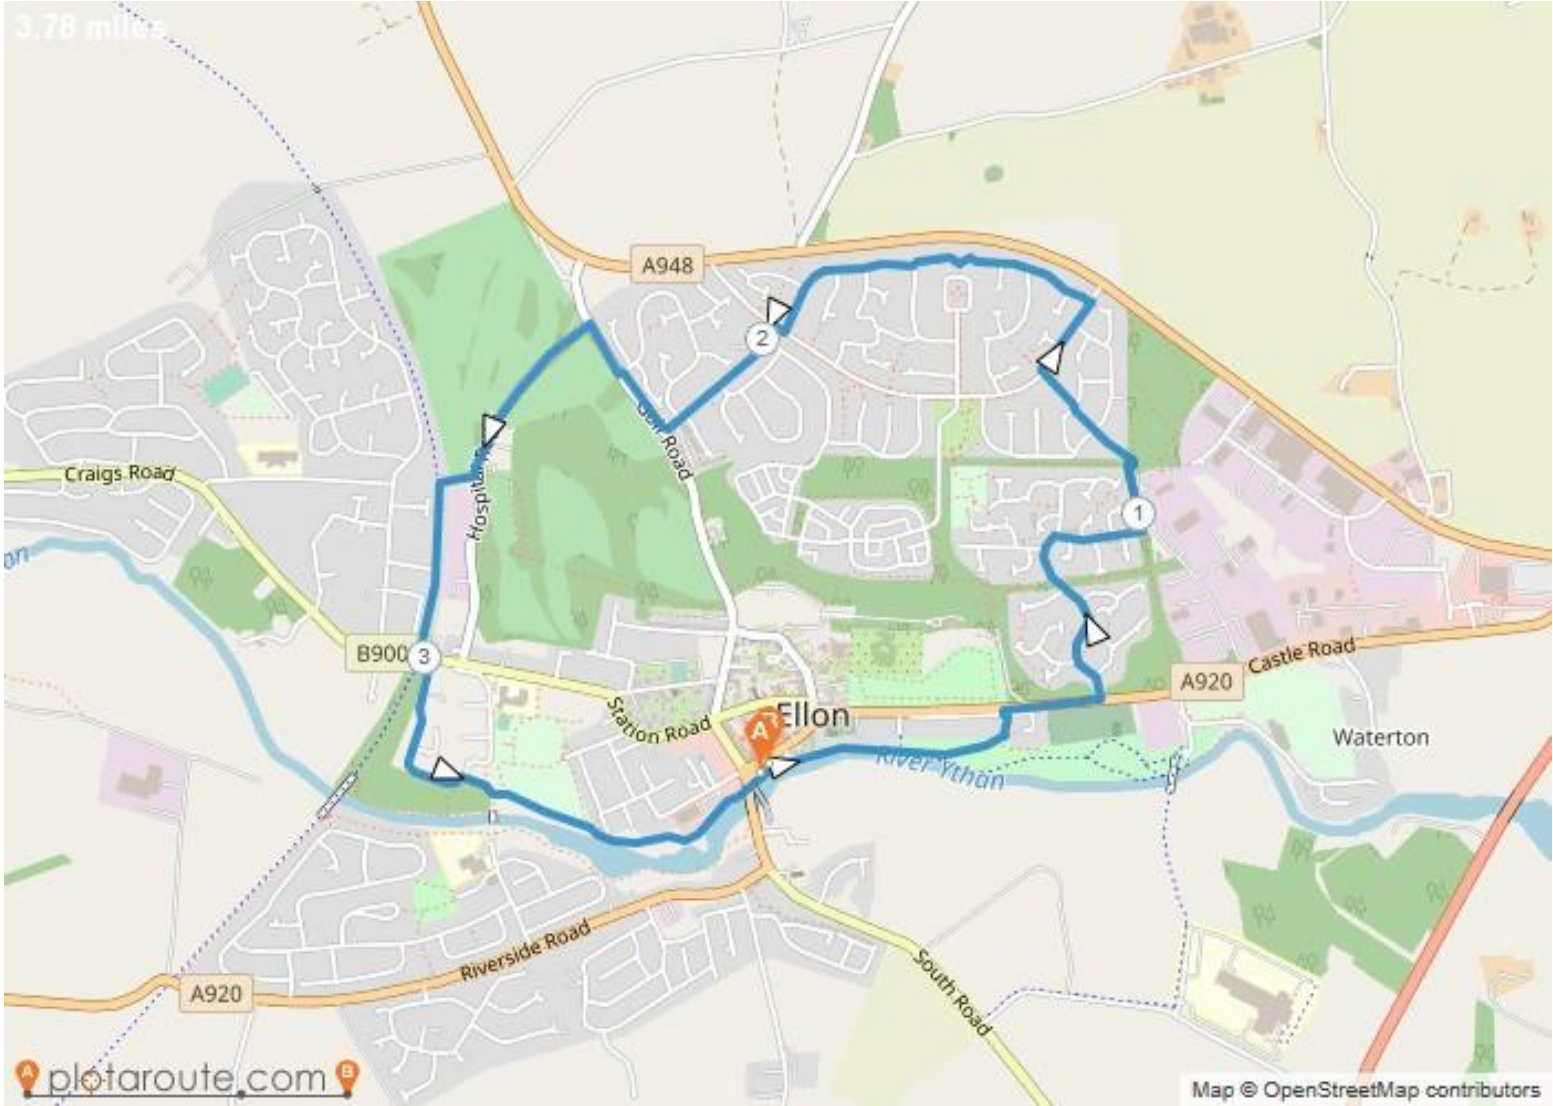

Ellon – The Big Loop

In association with
we are cycling
UK

**Smarter Choices,
Smarter Places**
Supporting Sustainable Travel

Aberdeenshire
COUNCIL