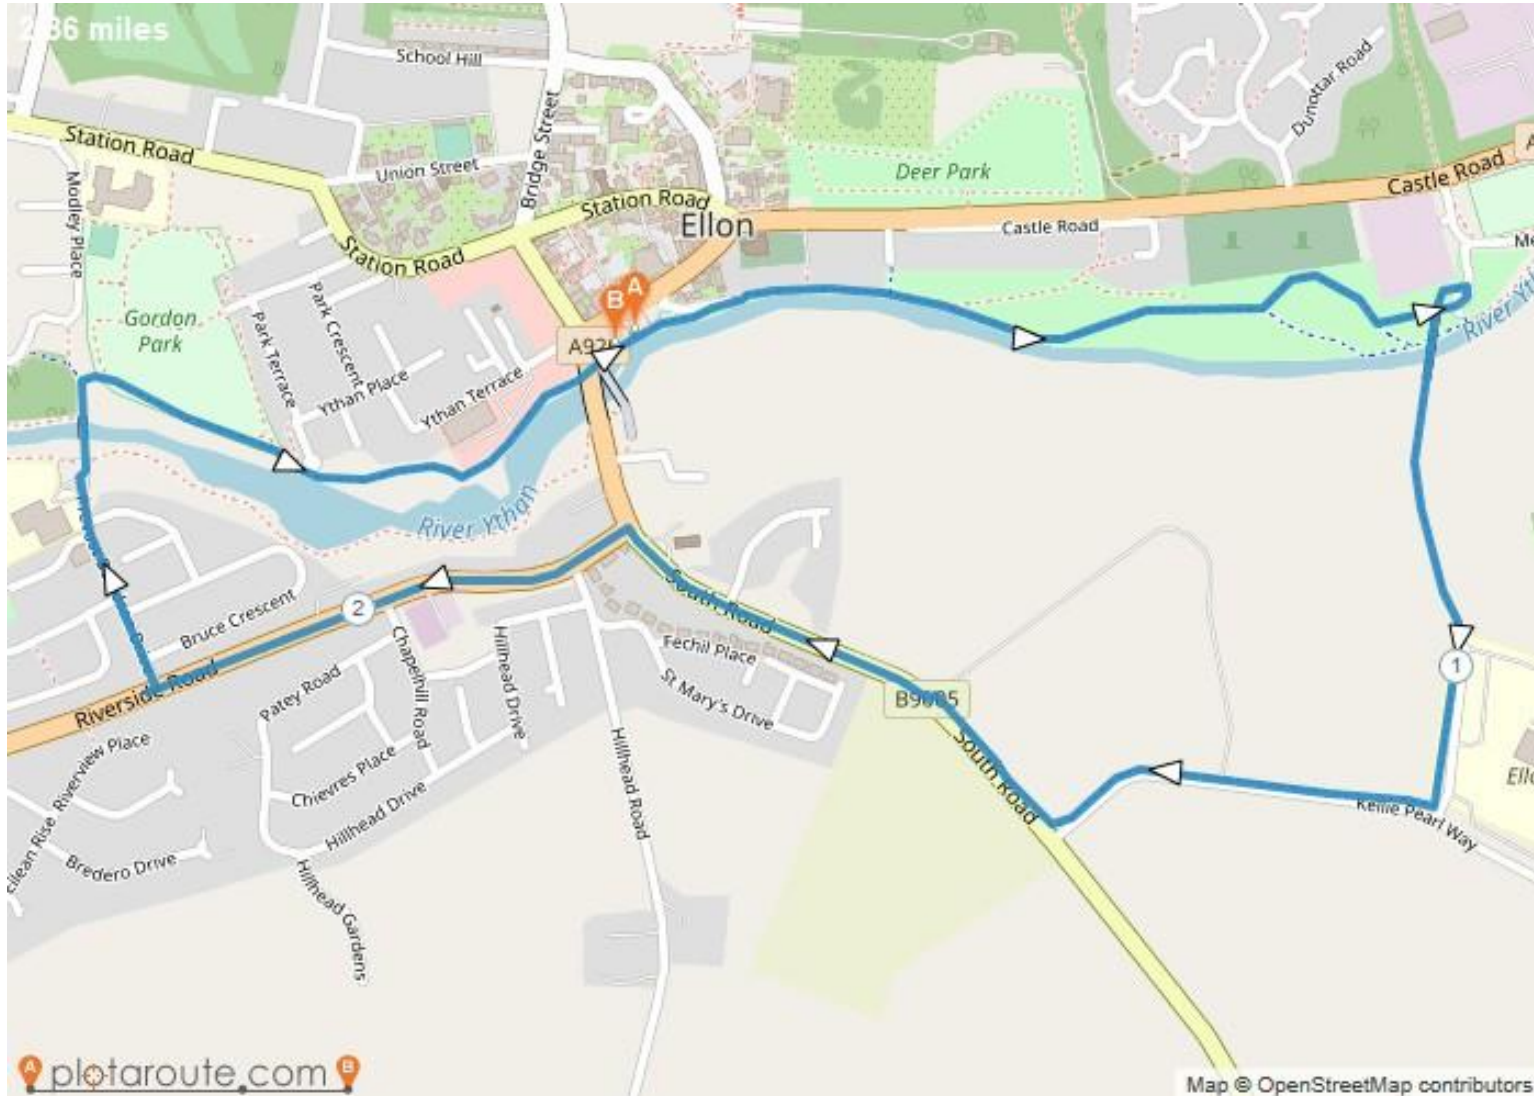

Ellon South – Circular Loop

In association with
we are cycling
UK

**Smarter Choices,
Smarter Places**
Supporting Sustainable Travel

Aberdeenshire
COUNCIL