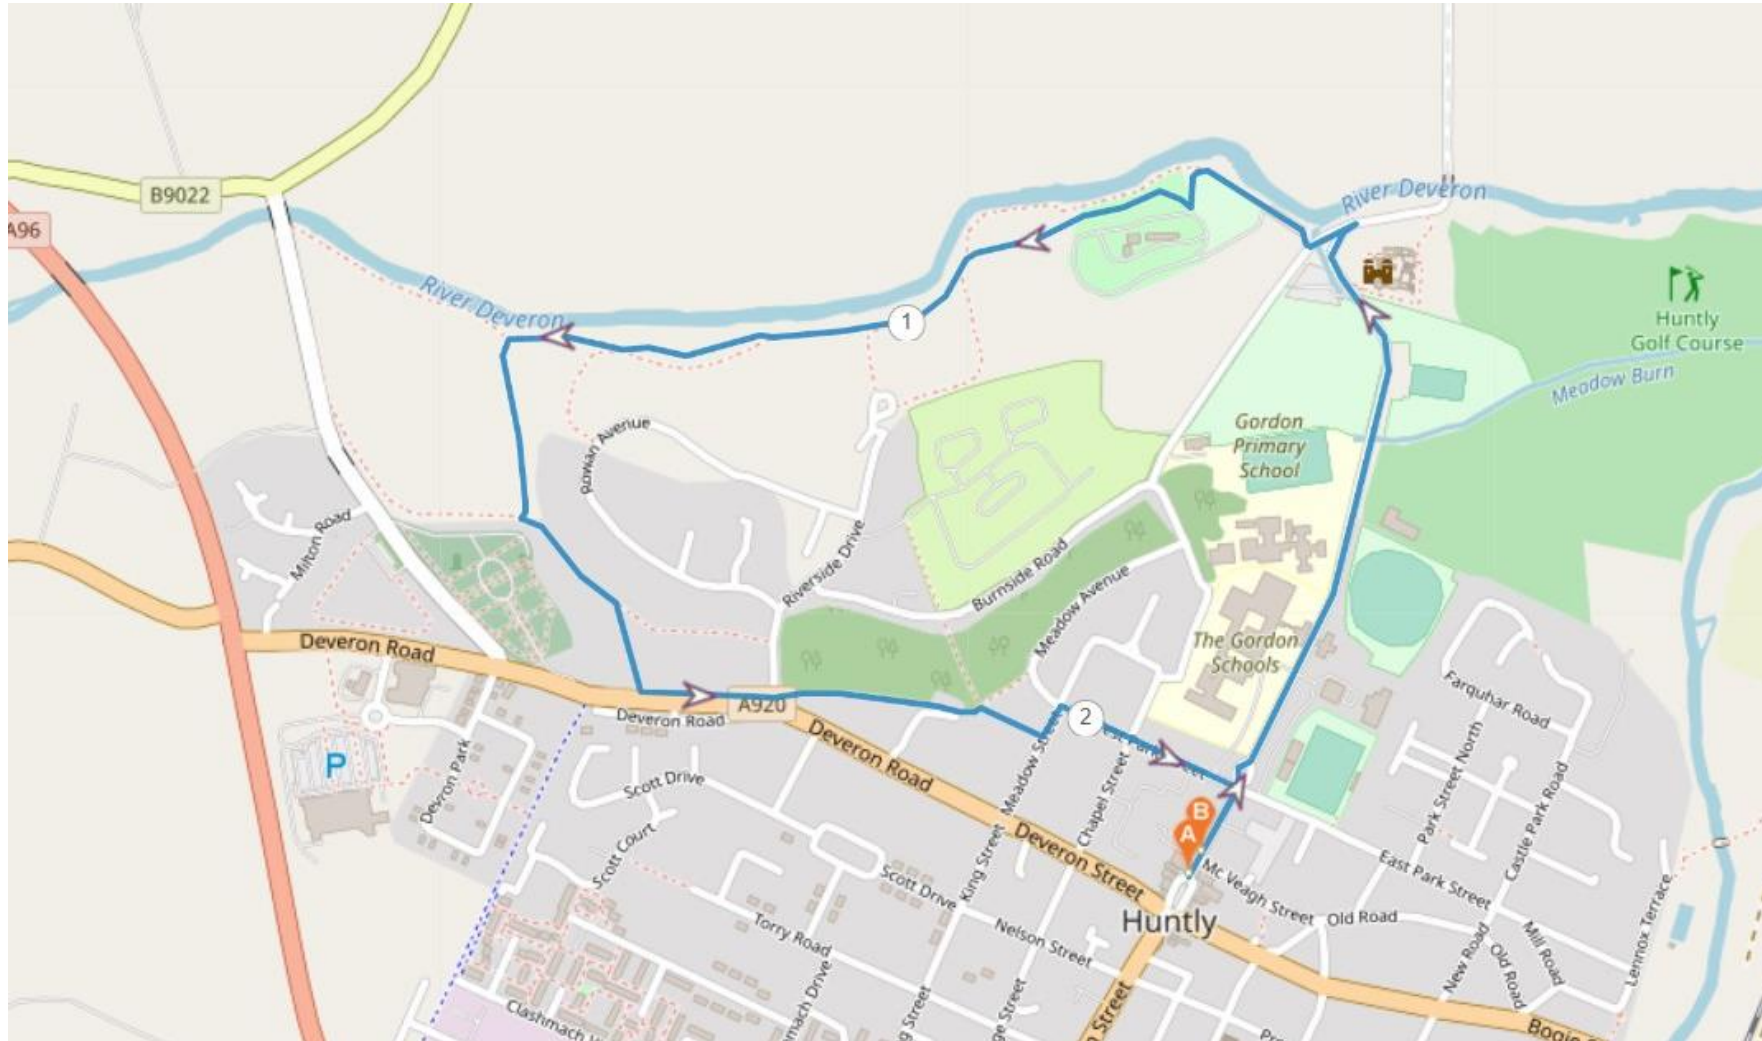

Huntly – Castle Leisure Loop

In association with
we are cycling
the cycle charity UK

**Smart Choices,
Smarter Places**
Supporting Sustainable Travel

Aberdeenshire
COUNCIL 