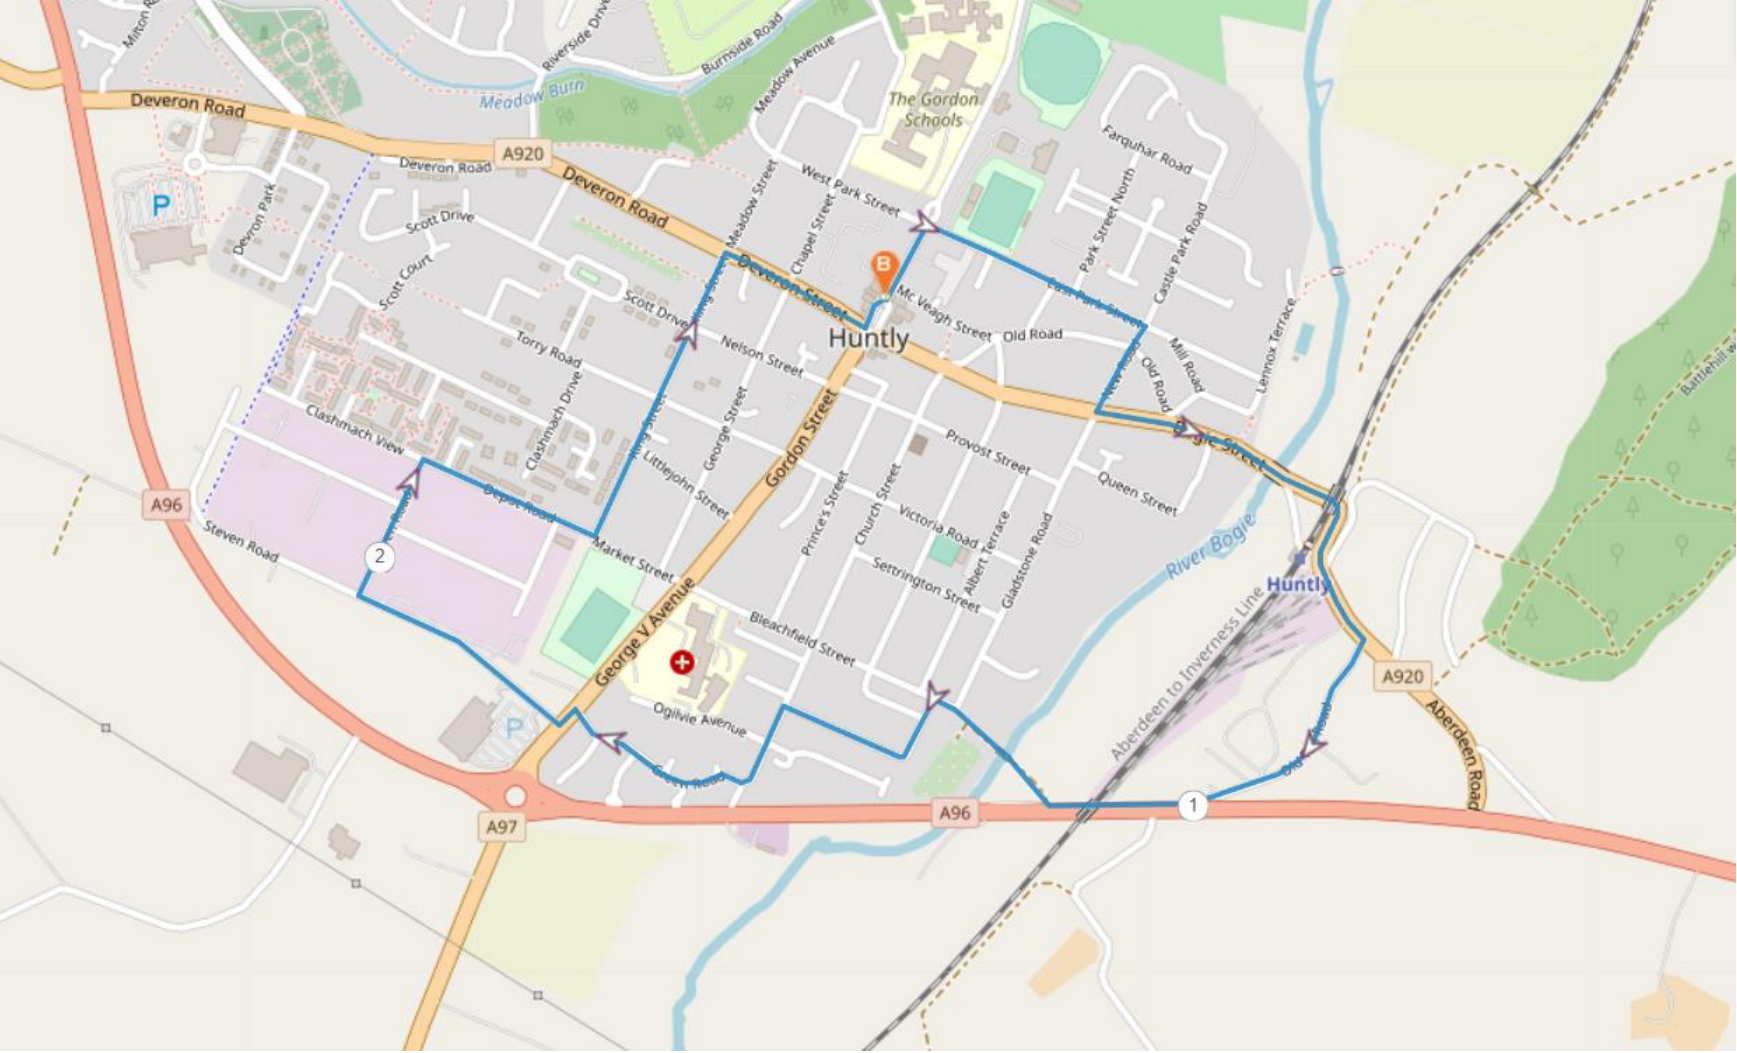

# Huntly – Train station, Asda, Deans loop

In association with  
**we are cycling**  
UK

  
**Smarter Choices,  
Smarter Places**  
Supporting Sustainable Travel

**Aberdeenshire**  
COUNCIL 