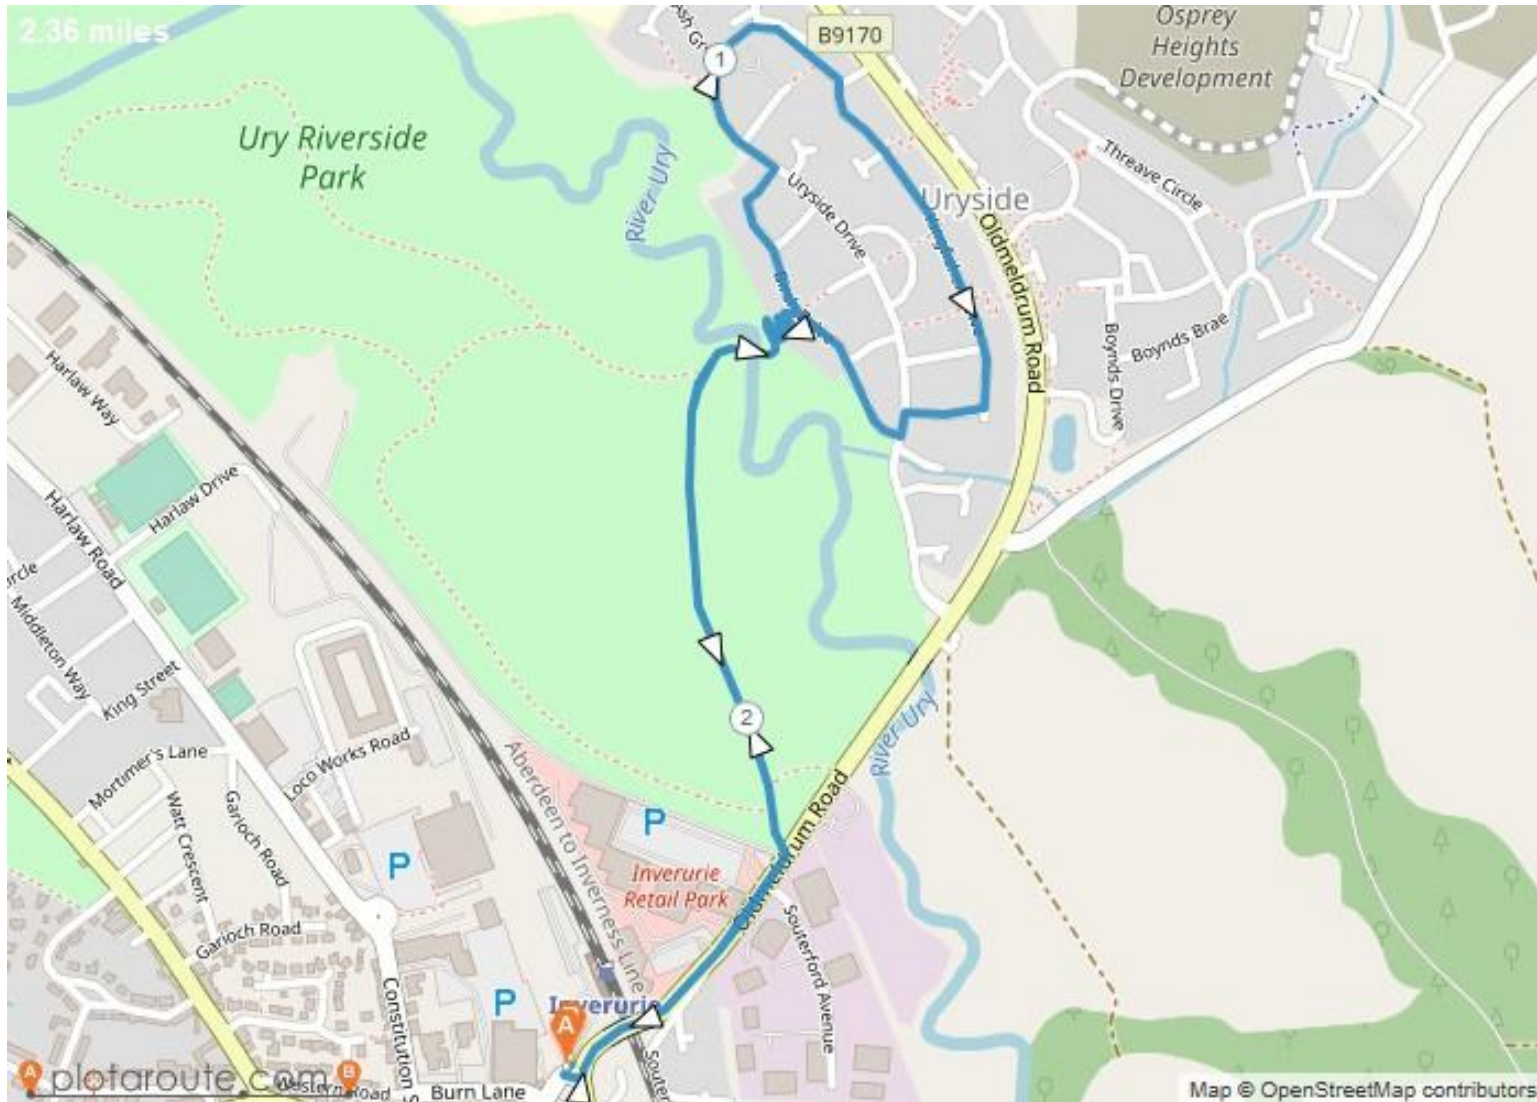

Inverurie – Train station – Uryside loop

In association with
we are cycling
the healthy choice UK

Smarter Choices, Smarter Places
Supporting Sustainable Travel

Aberdeenshire COUNCIL