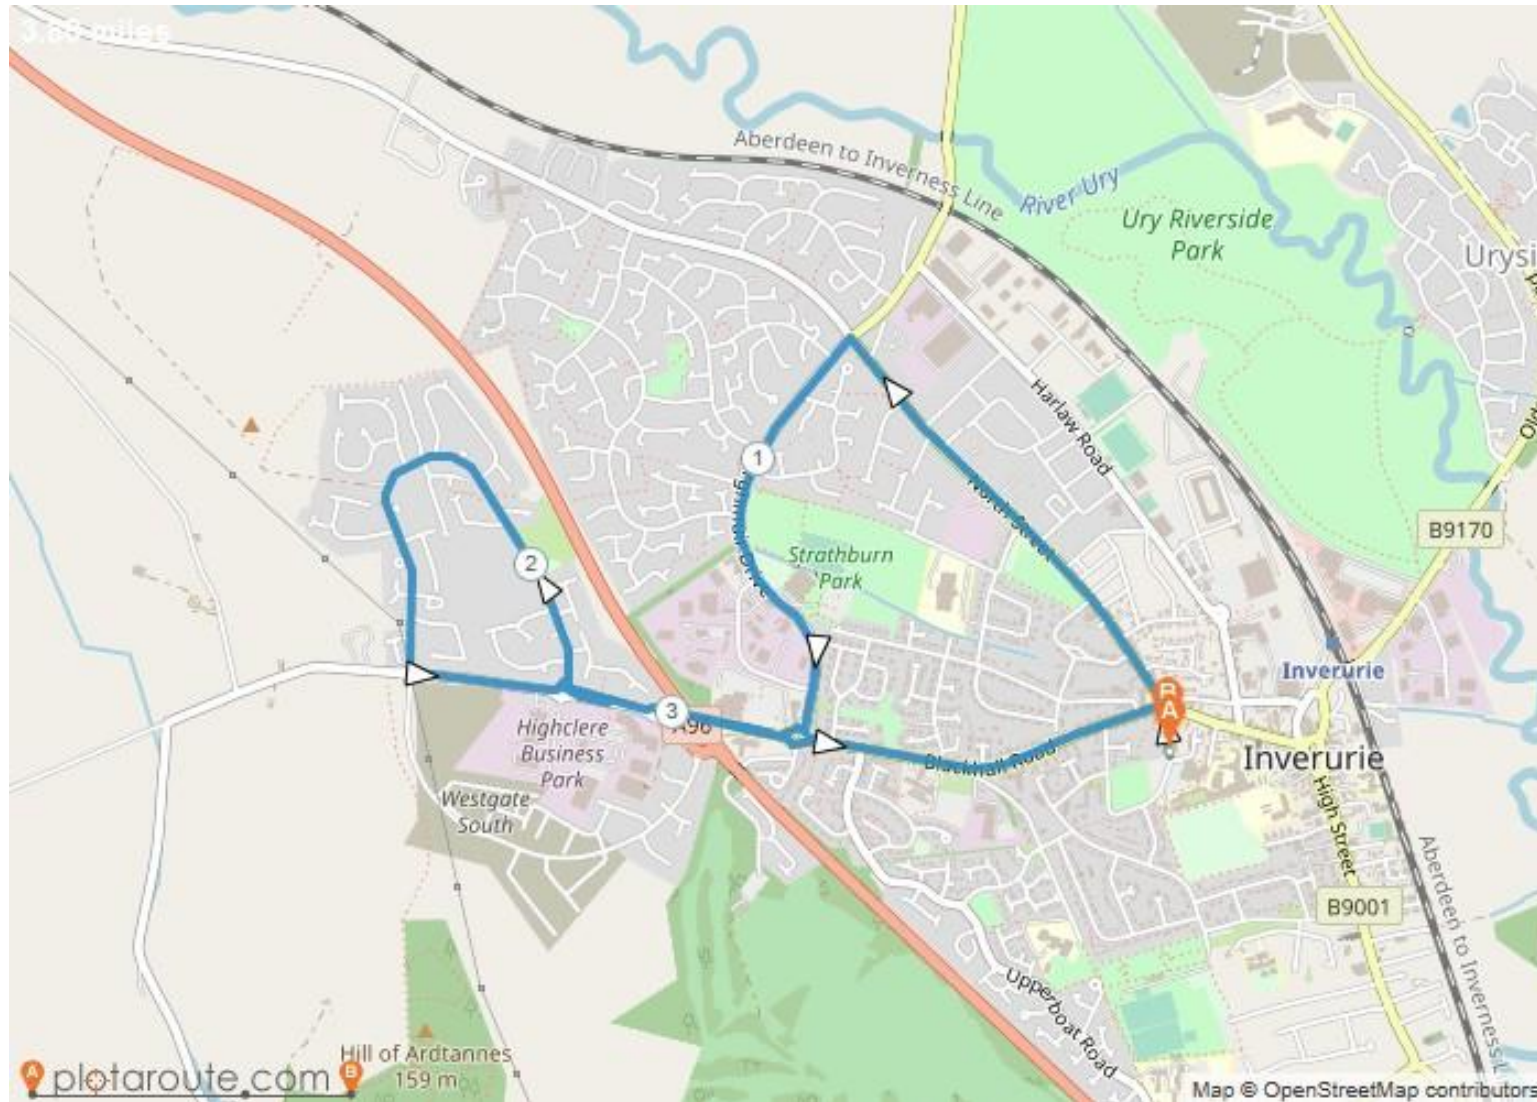

# Inverurie – West

(Strathburn Park & John Sorrie Estate)

In association with  
**we are cycling**  
UK

**Smarter Choices,  
Smarter Places**  
Supporting Sustainable Travel

**Aberdeenshire**  
COUNCIL