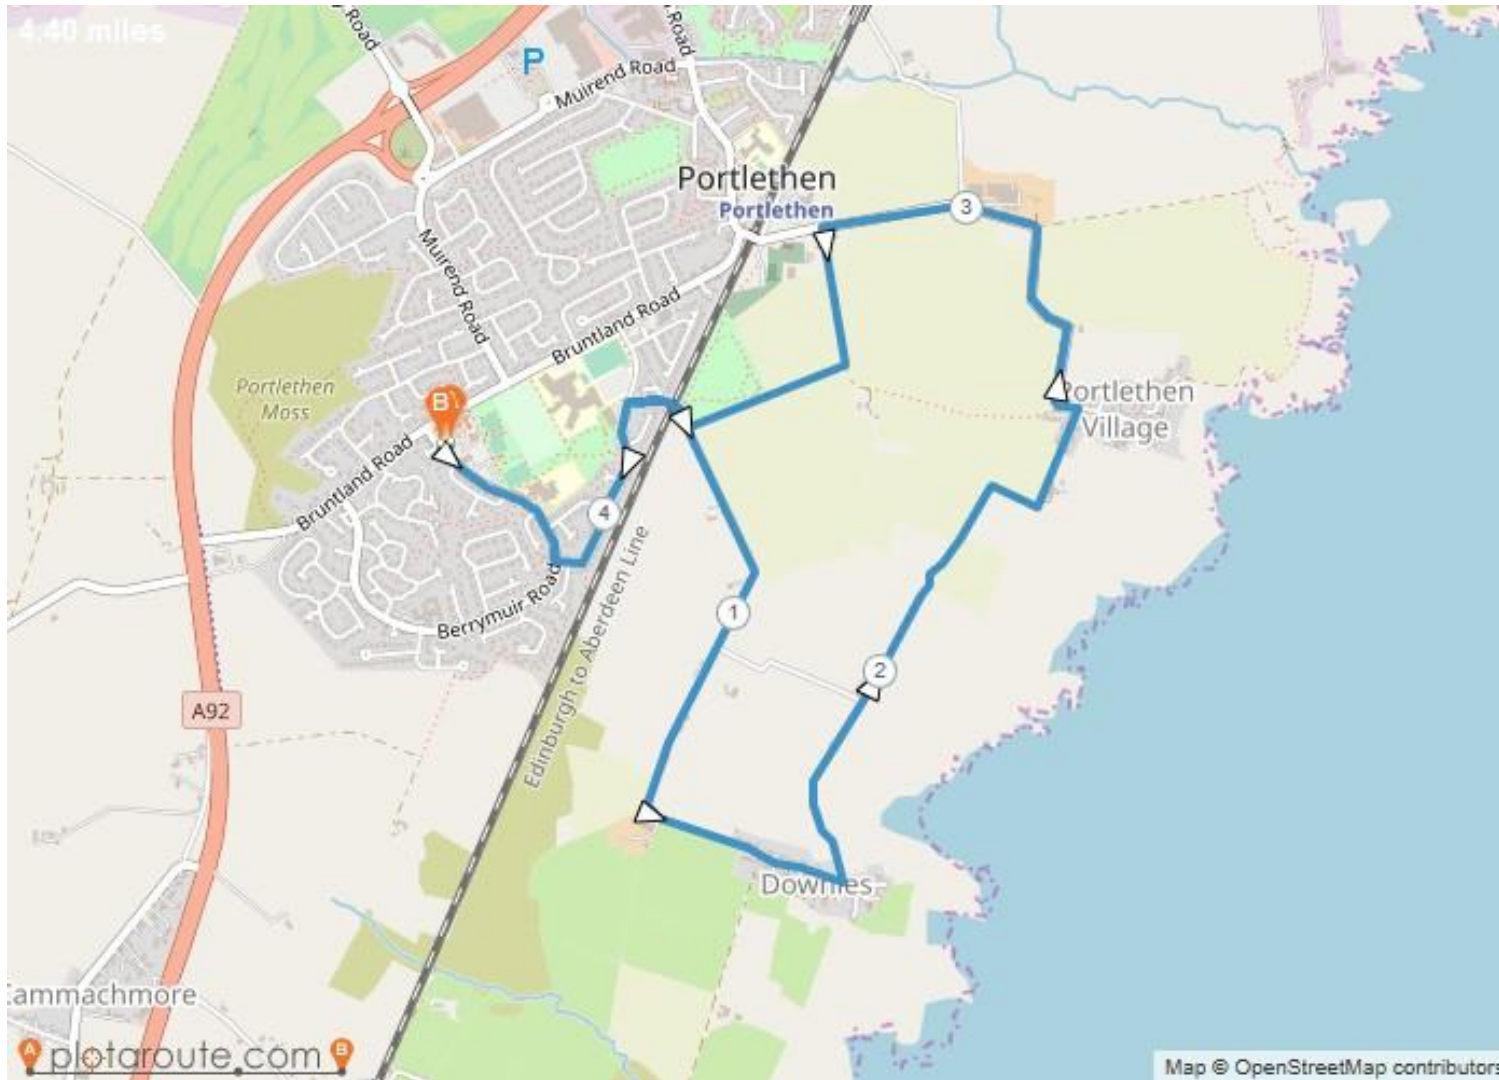

Portlethen – Coastal Leisure Route

In association with
we are cycling
The National Cycling Centre UK

**Smarter Choices,
Smarter Places**
Supporting Sustainable Travel

Aberdeenshire
COUNCIL