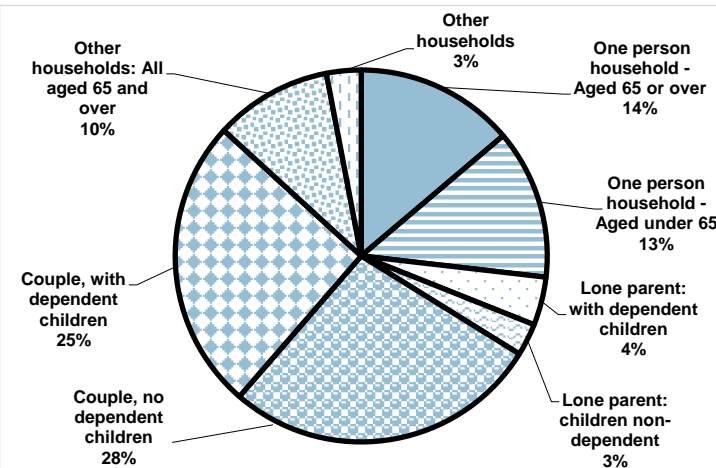

## Age

Age groups as a percentage of total population

7,278  
population

49.1%  
male

50.9%  
female

2,986  
households

2.4  
average number of people  
in a household

26.8%  
of households contain one  
person

71.0%  
of the 16 - 74 population is  
in employment

14.0%  
of those employed work in  
'Wholesale and retail  
trade; repair of motors' -  
largest industry sector

71.0%  
work more than 31 hours  
per week

69.2%  
travel to work by car

88.5%  
of all 16 - 17 year olds are  
in education

6.8%  
of the population provide  
unpaid care each week

## Household composition