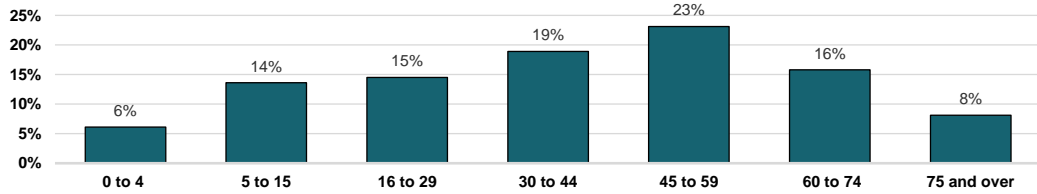

## Age

Age groups as a percentage of total population

7,278  
population

49.1%  
male

50.9%  
female

2,986  
households

2.4  
average number of people  
in a household

26.8%  
of households contain one  
person

71.0%  
of the 16 - 74 population is  
in employment

14.0%  
of those employed work in  
'Wholesale and retail  
trade; repair of motors' -  
largest industry sector

71.0%  
work more than 31 hours  
per week