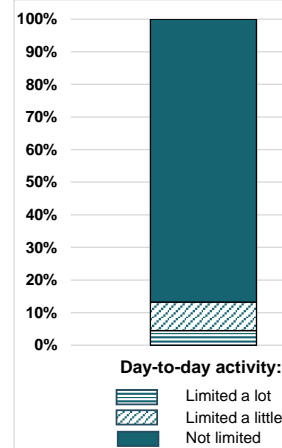

Banchory

Census 2011

Aberdeenshire
COUNCIL

Age

7,278
population

49.1%
male

50.9%
female

2,986
households

2.4
average number of people
in a household

26.8%
of households contain one
person

71.0%
of the 16 - 74 population is
in employment

14.0%
of those employed work in
'Wholesale and retail
trade; repair of motors' -
largest industry sector

71.0%
work more than 31 hours
per week

69.2%
travel to work by car

88.5%
of all 16 - 17 year olds are
in education

6.8%
of the population provide
unpaid care each week

Household composition

Health

Ethnicity

Qualifications